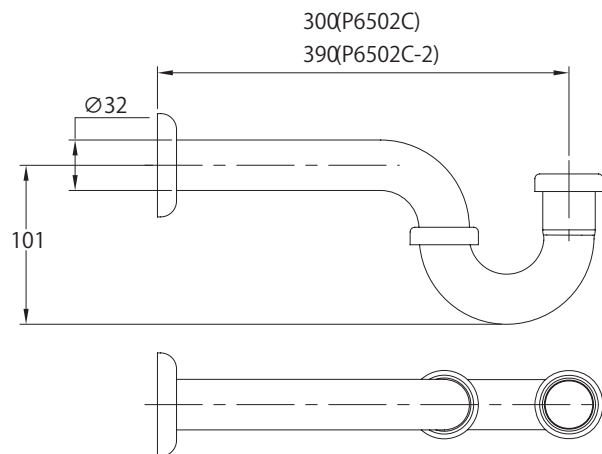

(Rough-In Dimensions):  
(Unit):mm

Item No.	P6502C / P6502C-2
Available Color	Chrome
Materials	Brass