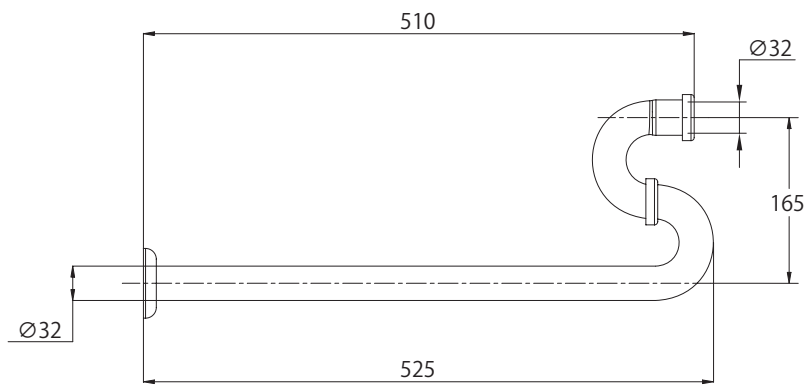

(Rough-In Dimensions):
(Unit):mm

Item No.	P6501C
Available Color	Chrome
Materials	Brass
Remarks	Size (L)525mm