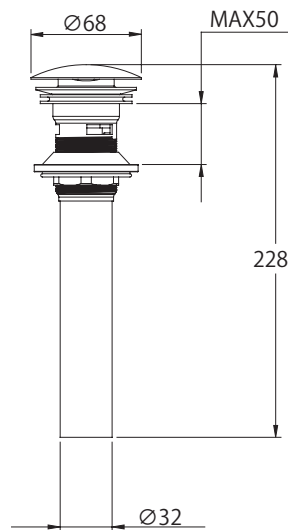

(Rough-In Dimensions):

(Unit):mm

Item No.	P6407C
Available Color	Chrome
Materials	Brass

Remarks: Can match with different shower set and spouts
Swivel ceramic diverter