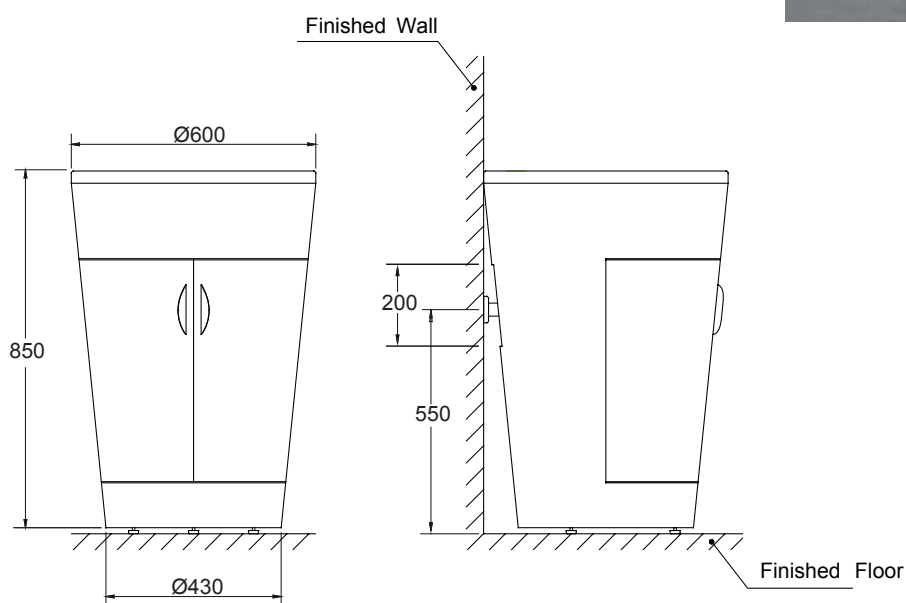

BRAVAT

BY DIETSCHE  1873

(Rough-In Dimensions):
(Unit):mm

※ 陶器洗面ボウル サイズ誤差=±3%以下

| | |
|-----------------|--|
| Item No. | MA001 |
| Available Color | Barrel-shaped Cabinet : Black Basin : White P-trap : Chrome |
| Materials | Barrel-shaped Cabinet : Solid Wood White : Vitreous China P-trap : Brass |
| Integral Items | M3206K : Cone cabinet C2206W-1 : 60cm Counter top basin P6502C-2 : P-trap(390mm) P6407C : Push pop-up Faucet suggest : F11251C |