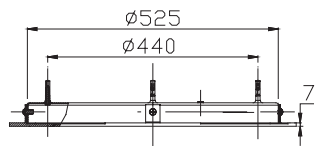

(Rough-In Dimensions):  
(Unit):mm

Item No.	M221S
Available Color	Chrome
Materials	Brass
Remarks	Size : $\phi$ 600mm Power : 40W Voltage : 220V/50Hz/60Hz Passed CCC,CE certificate