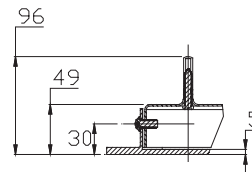

(Rough-In Dimensions):  
(Unit):mm

Item No.	M221S
Available Color	Chrome
Materials	Brass
Remarks	Size : $\phi$ 600mm Power : 40W Voltage : 220V/50Hz/60Hz Passed CCC,CE certificate