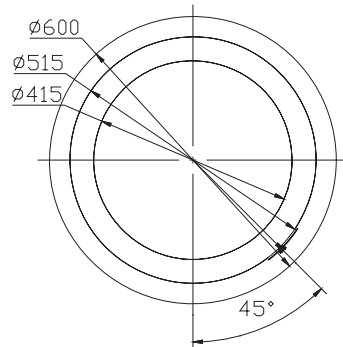

(Rough-In Dimensions):  
(Unit):mm

Item No.	M221S
Available Color	Chrome
Materials	Brass
Remarks	Size : $\phi$ 600mm Power : 40W Voltage : 220V/50Hz/60Hz Passed CCC,CE certificate