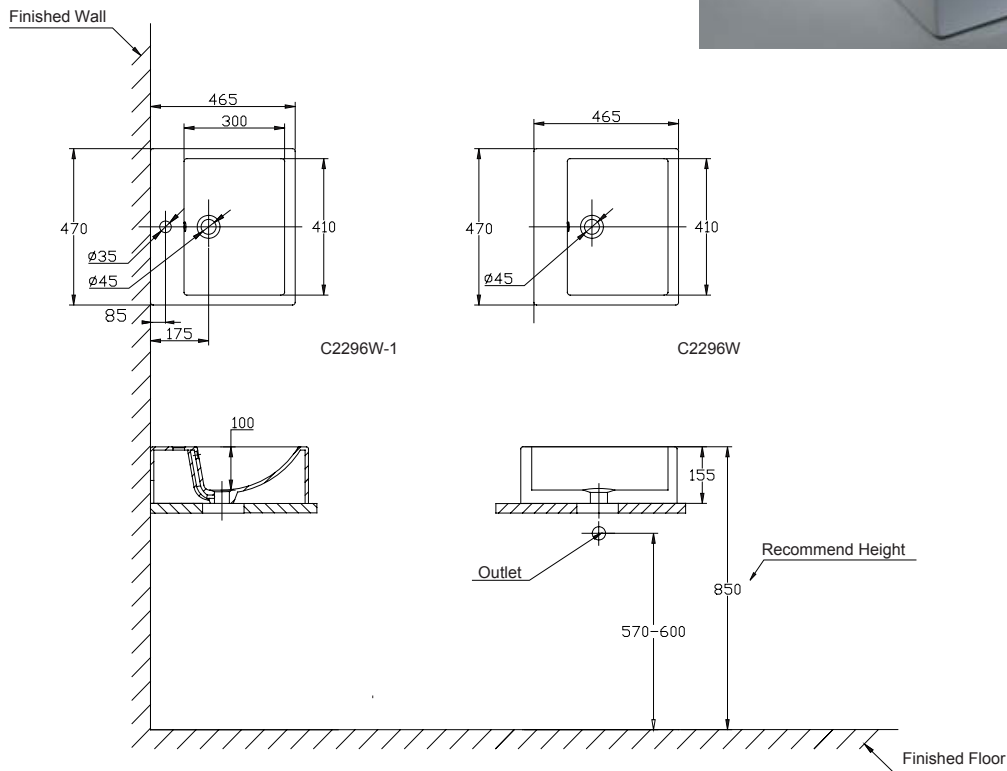

(Rough-In Dimensions):
(Unit):mm

| | |
|------------------|---|
| Item No. | C2296W-1 (Single Hole) |
| Bowl Capacit | 5L |
| Available Color | White |
| Drain Outlet | Drain outlets diameter is 45mm.Recommend to use press Pop-UP P6407C . |
| Materials | Vitreous China |
| Shipping Package | m ³ /CTN : 0.06, (G.W) : 14.8 kg |