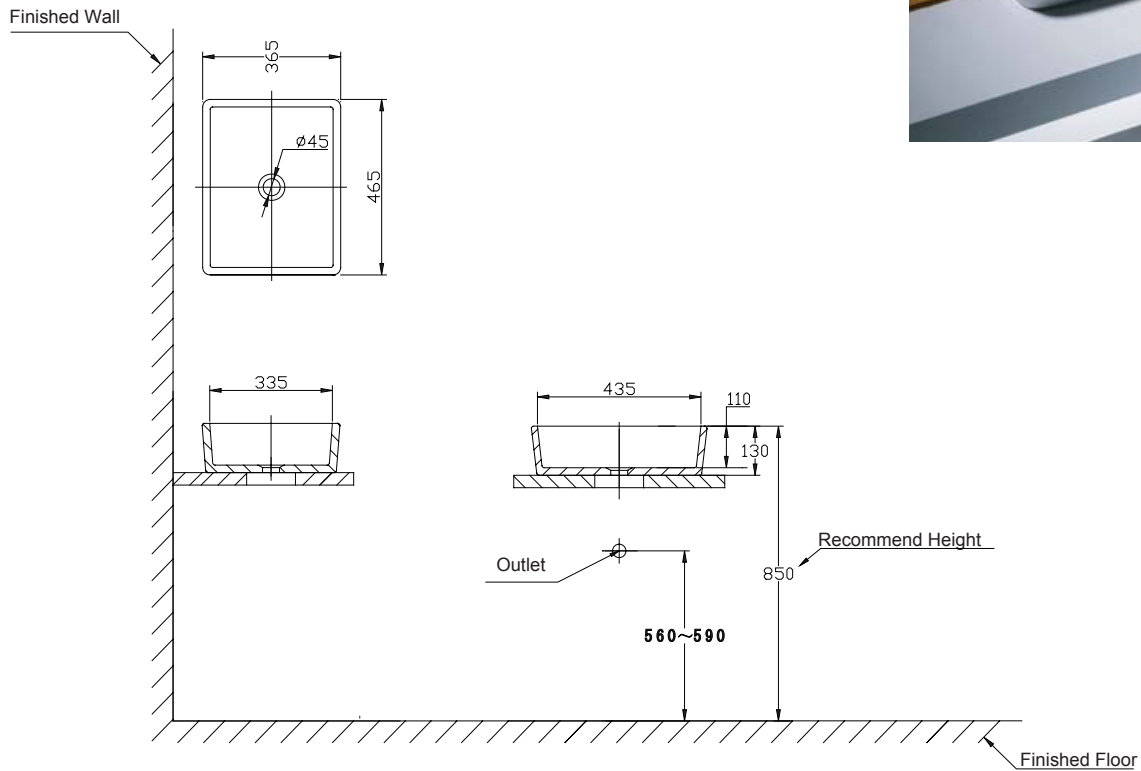

(Rough-In Dimensions):
(Unit):mm

Item No.	C2293W
Bowl Capacity	5L
Available Color	White
Drain Outlet	Drain outlets diameter is 45mm.Recommend to use press Pop-UP P6404C .
Materials	Vitreous China
Remarks	Basin available for enlongated faucet and Wall-Mount lavatory faucet.