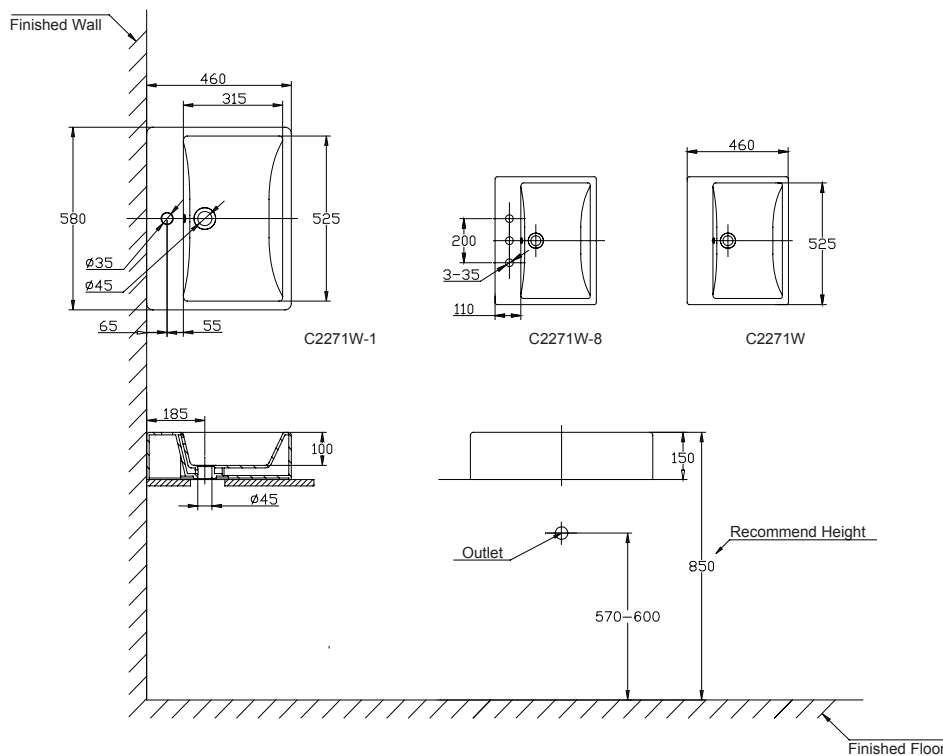

(Rough-In Dimensions):
(Unit):mm

Item No.	C2271W(No Hole) C2271W-1(Single Hole) C2271W-8(Three Hole)
Available Color	White
Materials	CERAMIC
Remarks	Drain outlets diameter is mm.Recommend to use press Pop-UP P6407C.