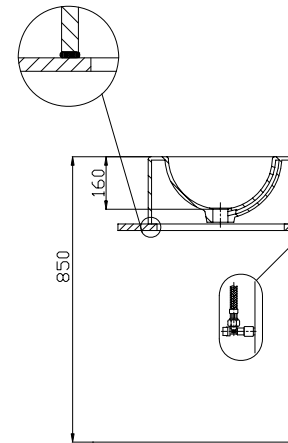

(Rough-In Dimensions):
(Unit):mm

Item No.	C2267W
Available Color	White
Materials	CERAMIC
Remarks	