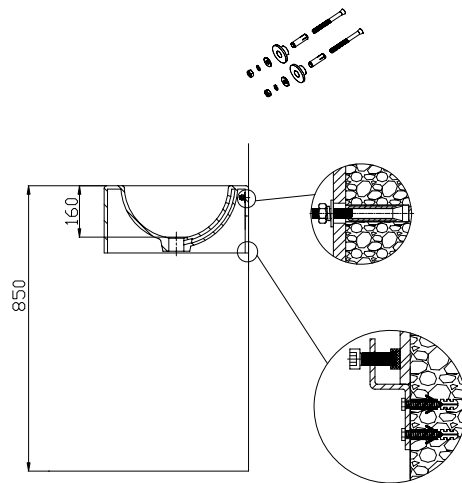

(Rough-In Dimensions):
(Unit):mm

Item No.	C2267W
Available Color	White
Materials	CERAMIC
Remarks	