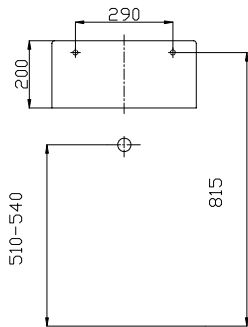

(Rough-In Dimensions):
(Unit):mm

Item No.	C2267W
Available Color	White
Materials	CERAMIC
Remarks	