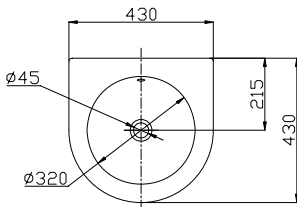

(Rough-In Dimensions):
(Unit):mm

Item No.	C2267W
Available Color	White
Materials	CERAMIC
Remarks	