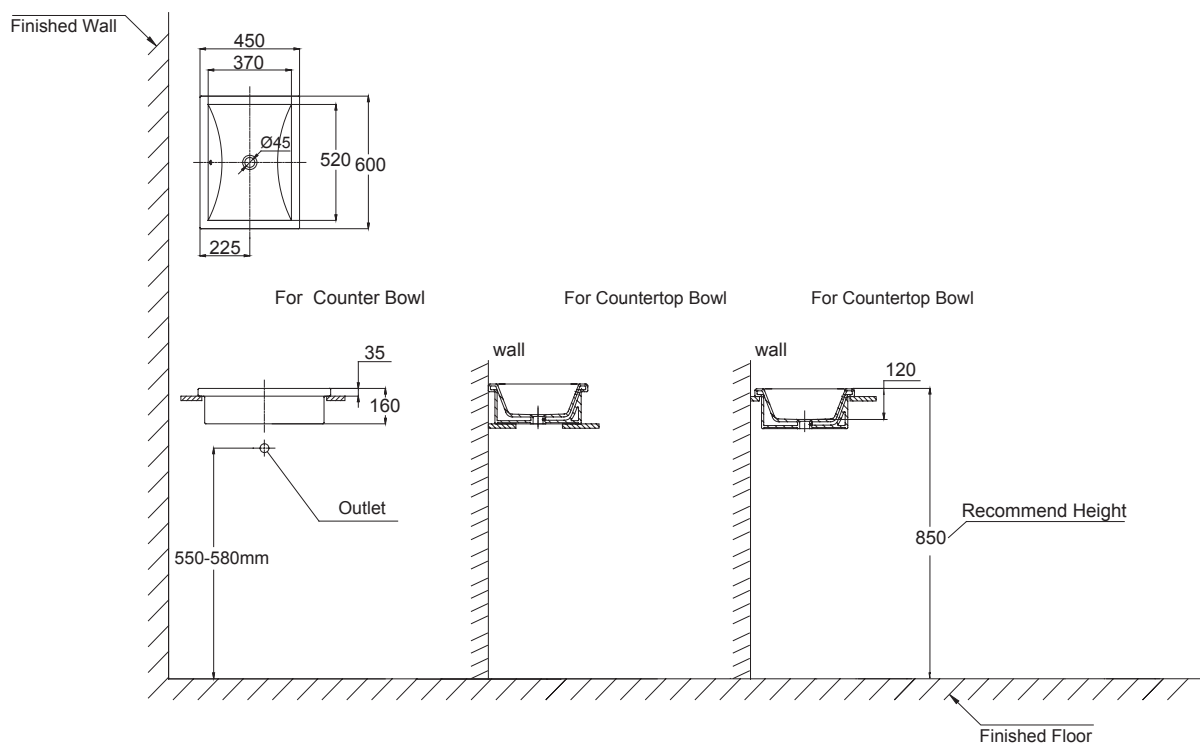

(Rough-In Dimensions):  
(Unit):mm

Item No.	C2251W
Available Color	White
Materials	Vitreous China
Bowl Capacity	6L
Remarks	Drain outlets diameter is 45mm. Recommend to use press Pop-up P6407C /pull Pop-up P6401C