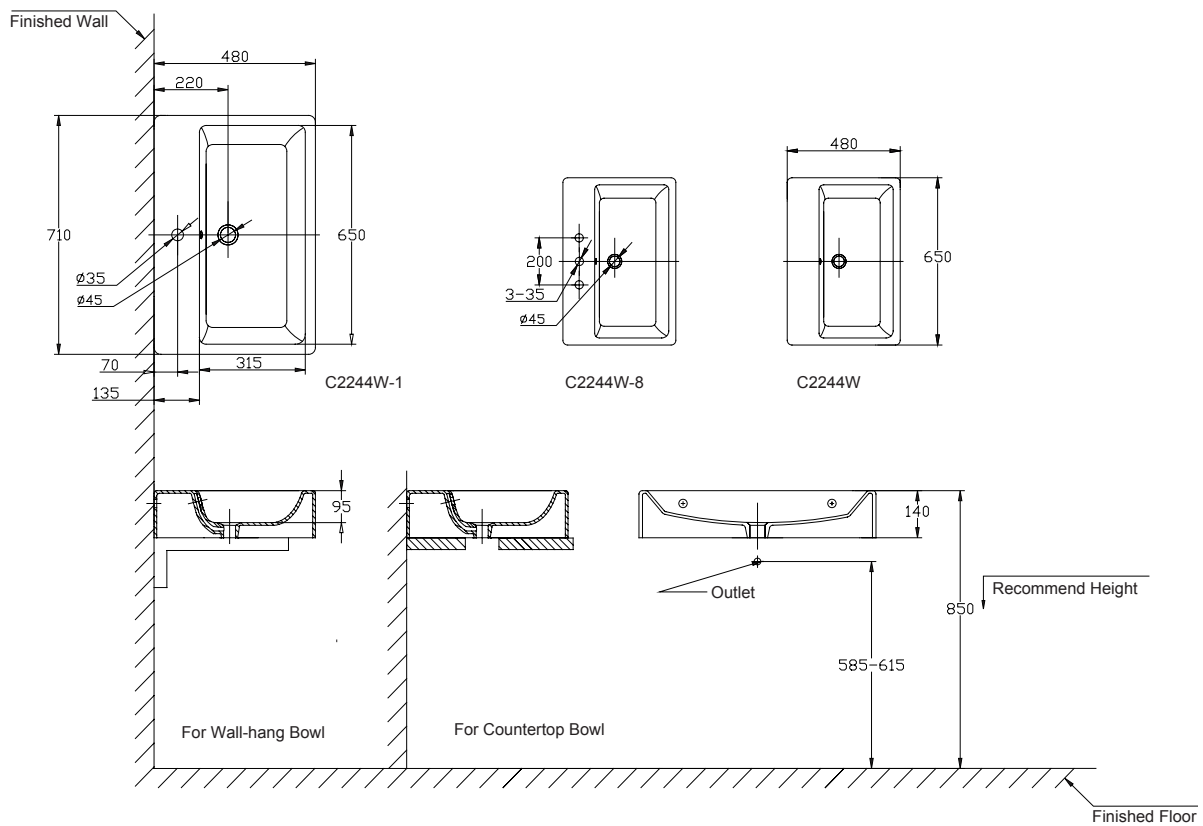

(Rough-In Dimensions):  
(Unit):mm

Item No.	C2244W(No Hole) C2244W-1(Single Hole) C2244W-8(Three Holes)
Available Color	White
Materials	Vitreous China
Bowl Capacity	8L
Remarks	Drain outlets diameter is 45mm. Recommend to use press Pop-up P6407C