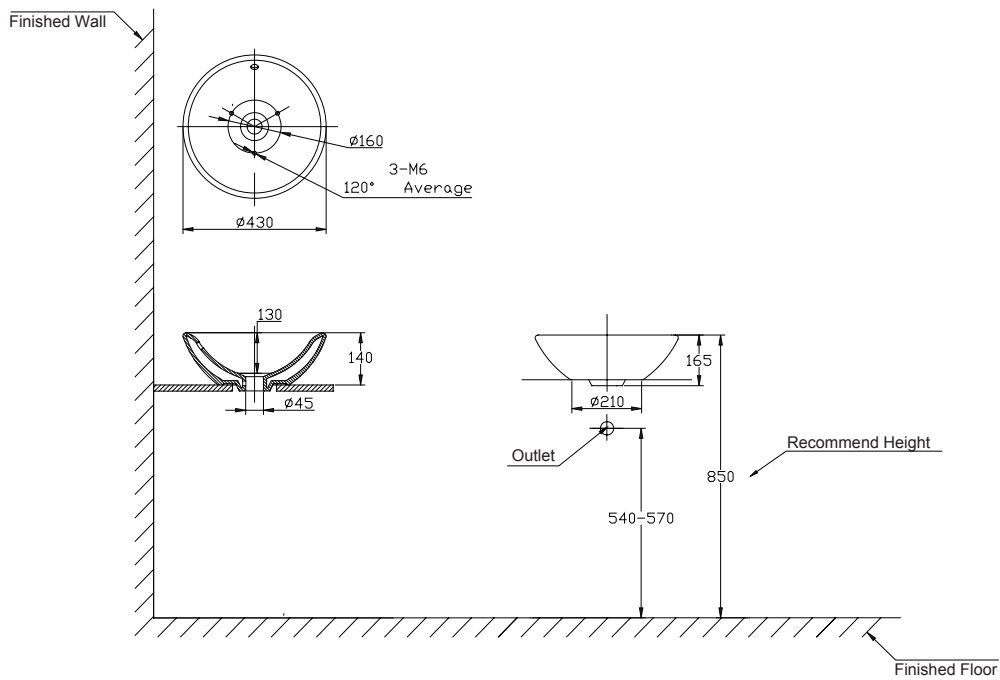

(Rough-In Dimensions):  
(Unit):mm

Item No.	C2220W
Available Color	White
Materials	Vitreous China
Bowl Capacity	4L
Remarks	Drain outlets diameter is 45mm. Recommend to use press Pop-up P6407C