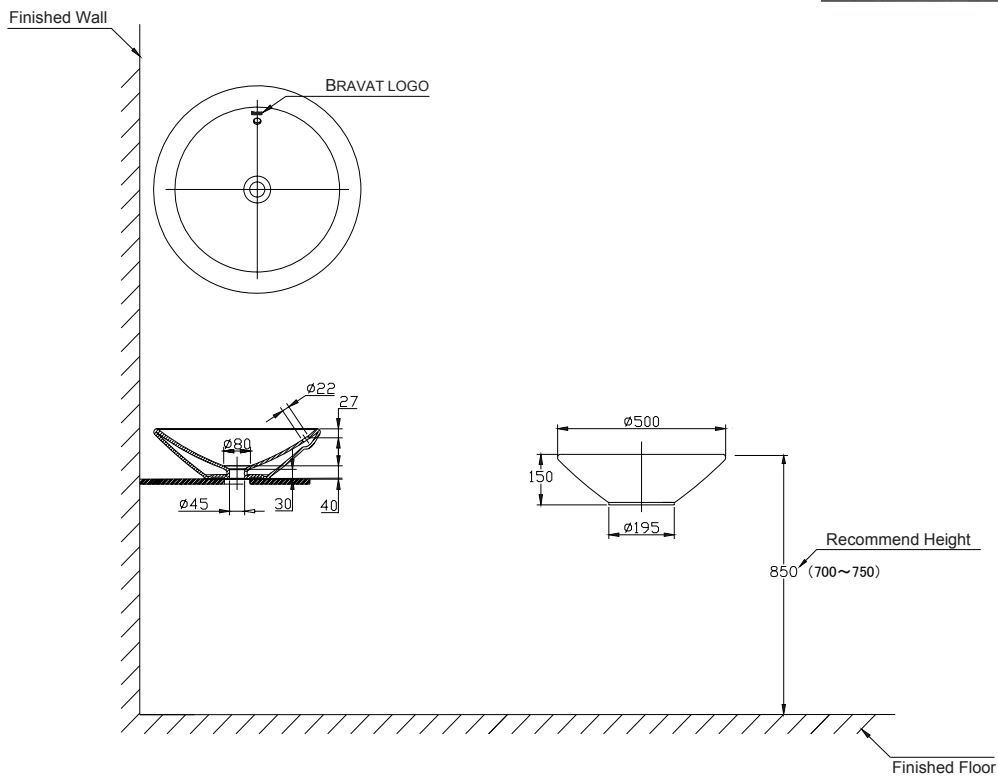

(Rough-In Dimensions):  
(Unit):mm

Item No.	C22146W
Waste Outle	5L
Available Color	White
Drain Outlet	Drain outlets diameter is 45mm.Recommend to use press Pop-UP P6407C .
Materials	Vitreous China
Remarks	Basin available for enlongated faucet and Wall-Mount lavatory faucet.