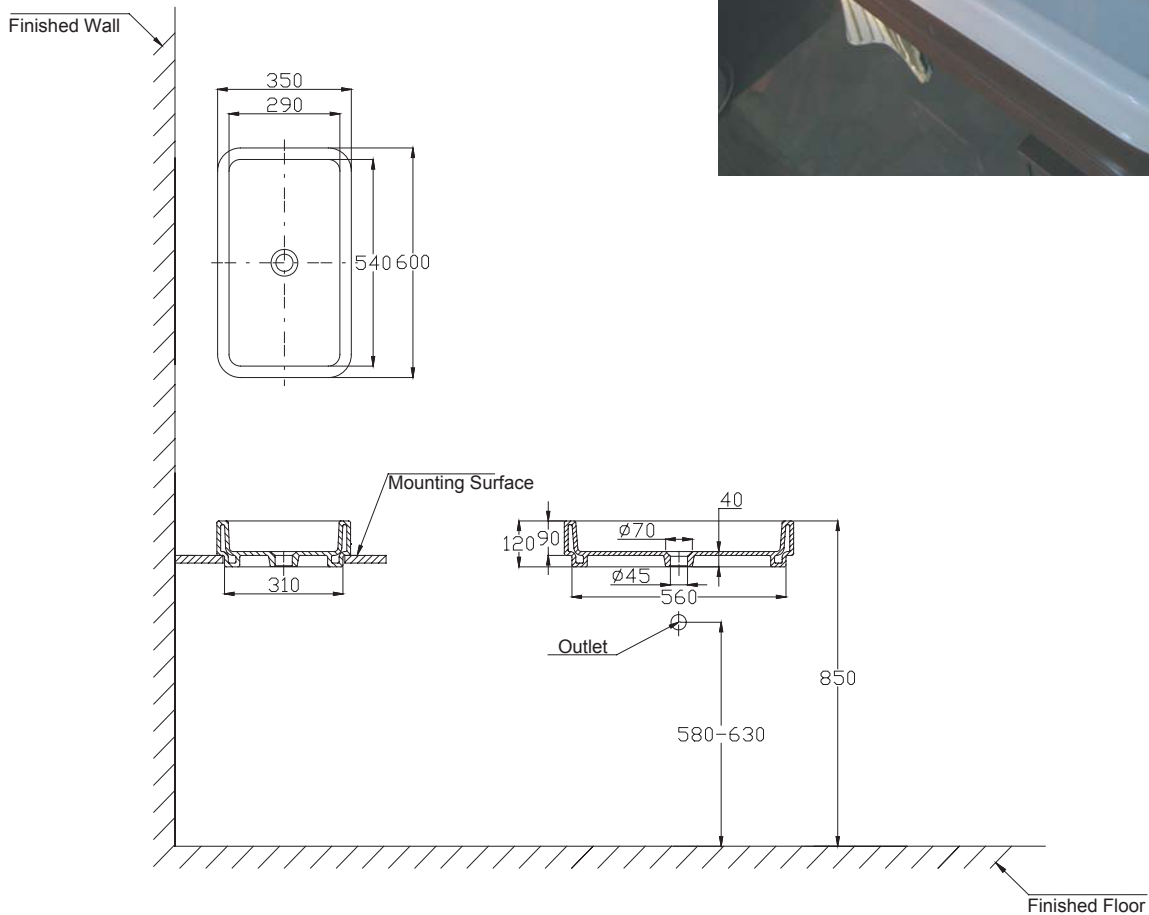

(Rough-In Dimensions):
(Unit):mm

Item No.	C22144W
Available Color	White, Bone
Materials	Vitreous China
Bowl Capacity	12.5L
Remarks	Drain outlets diameter is 45mm. Recommend to use press Pop-up P6407C