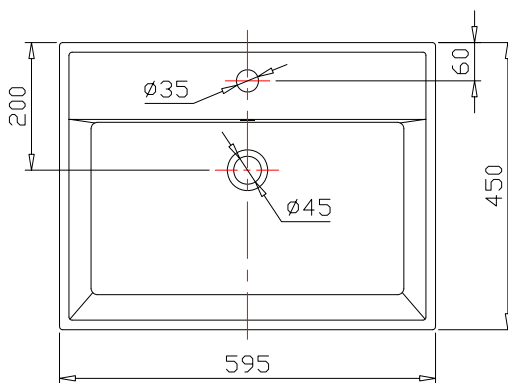

(Rough-In Dimensions):

単位(Unit):mm

Item No.	C22137W-1
Available Color	White
Materials	CERAMIC
Remarks	