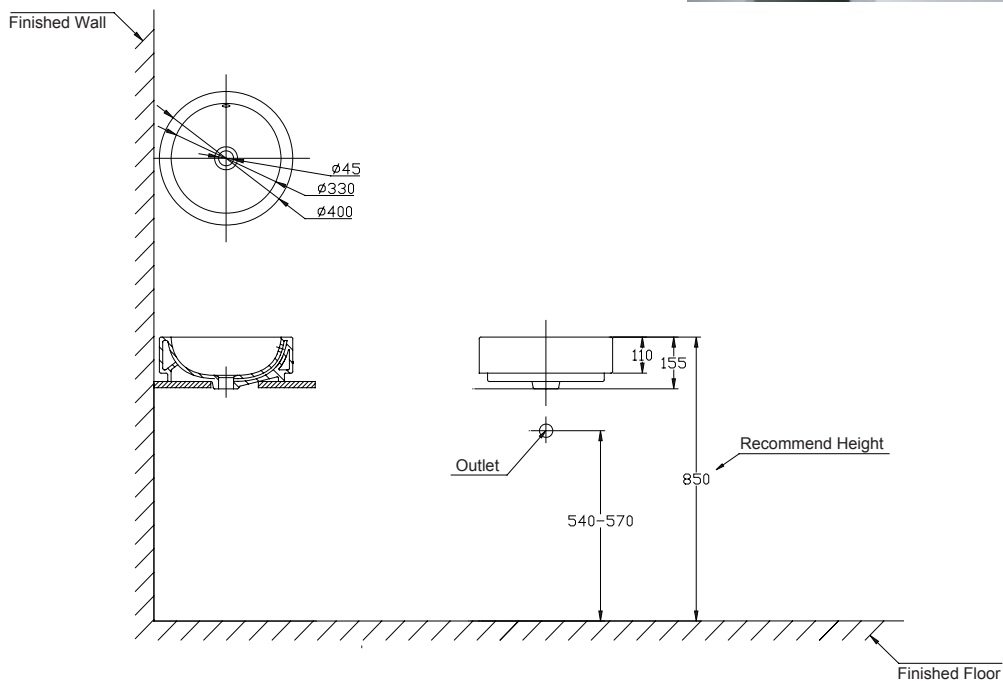

(Rough-In Dimensions):
(Unit):mm

Item No.	C22135W
Available Color	White
Materials	CERAMIC
Remarks	Drain outlets diameter is mm.Recommend to use press Pop-UP P6407C. Basin available for elongated faucet and wall-mount lavatory faucet.