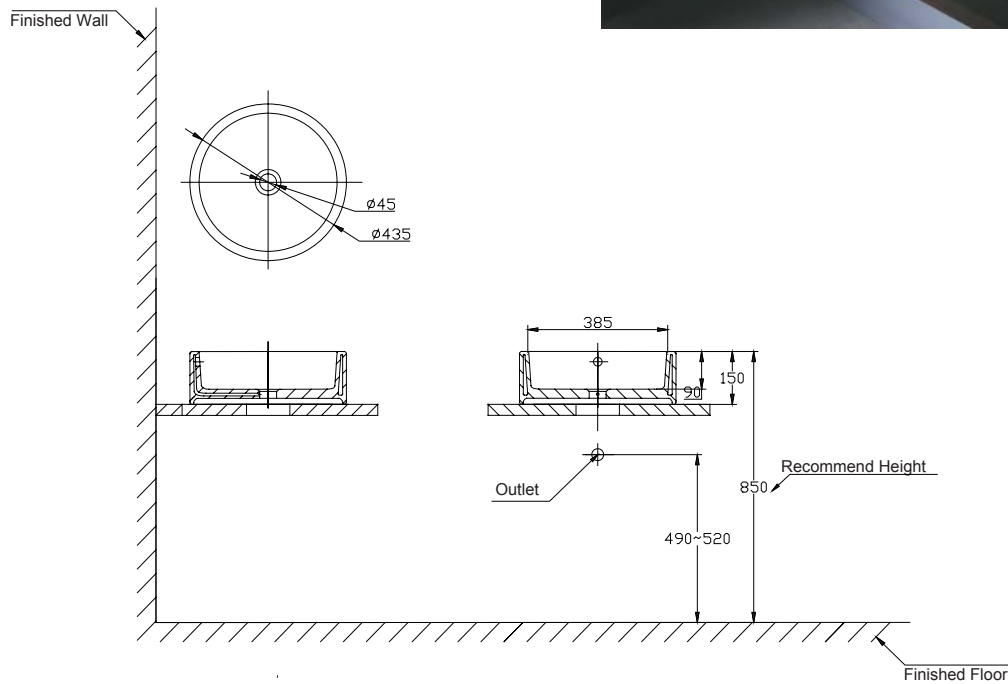

(Rough-In Dimensions):  
(Unit):mm

Item No.	C22115XW
Available Color	White
Materials	Vitreous China
Bowl Capacity	4L
Remarks	Drain outlets diameter is 45mm. Recommend to use press Pop-up P6407C