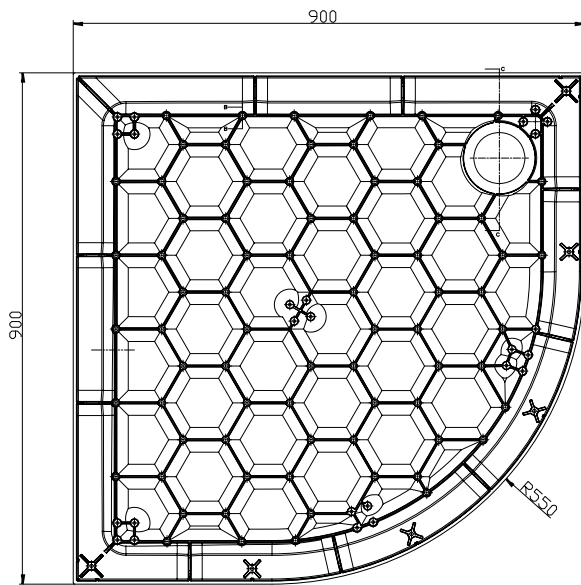

(Rough-In Dimensions):

(Unit):mm

Item No.	ST90Q
Finish of Frame	
Metal of Hinge	
Thickness of tempered Glass	
Remarks	Material : SMC