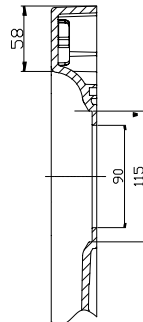

(Rough-In Dimensions):

(Unit):mm

Item No.	ST90Q
Finish of Frame	
Metal of Hinge	
Thickness of tempered Glass	
Remarks	Material : SMC