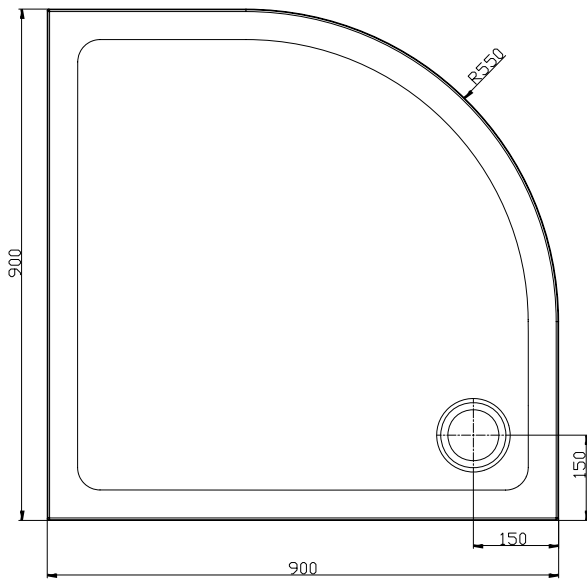

(Rough-In Dimensions):

(Unit):mm

Item No.	ST90Q
Finish of Frame	
Metal of Hinge	
Thickness of tempered Glass	
Remarks	Material : SMC