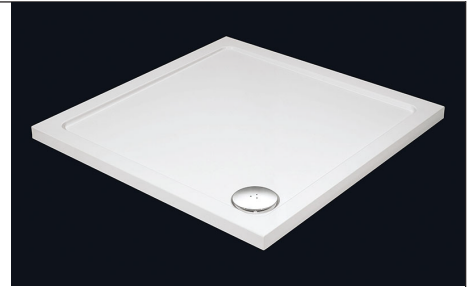

(Rough-In Dimensions):

(Unit):mm

Item No.	ST80SQ
Finish of Frame	
Metal of Hinge	
Thickness of tempered Glass	
Remarks	Material : SMC