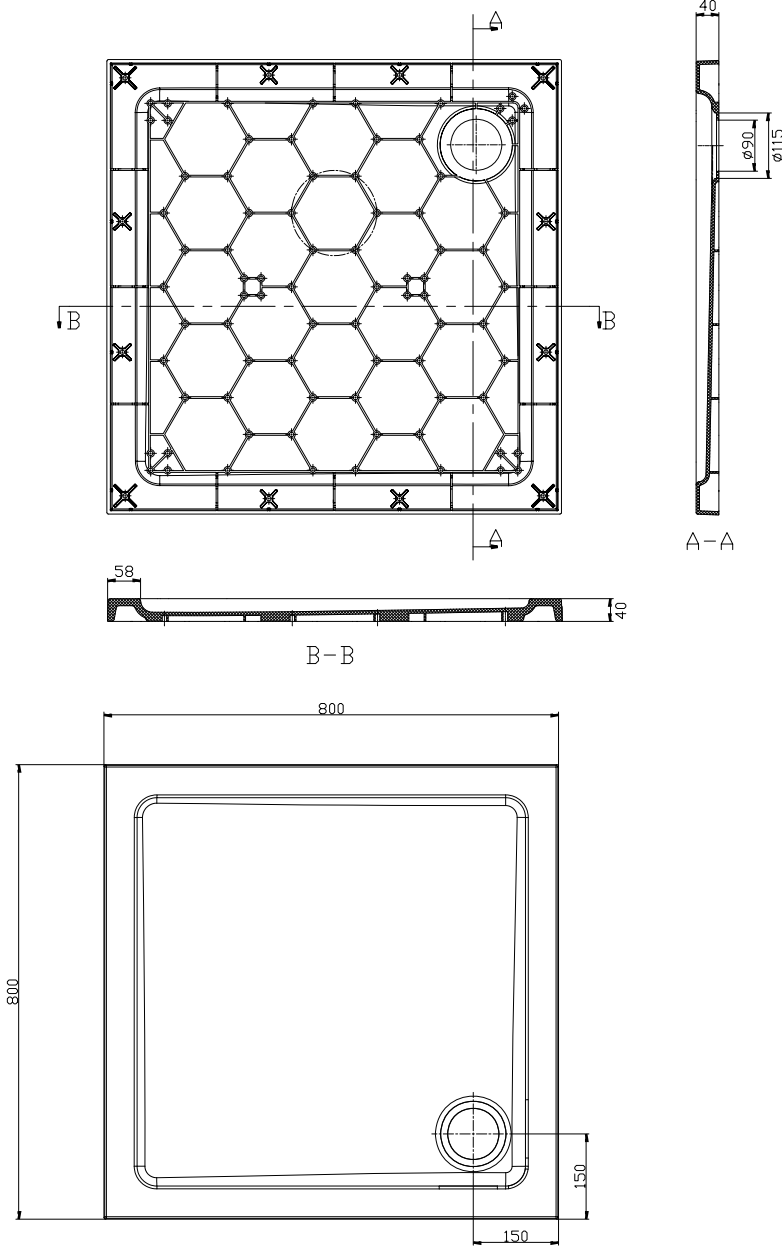

(Rough-In Dimensions):

(Unit):mm

Item No.	ST80SQ
Finish of Frame	
Metal of Hinge	
Thickness of tempered Glass	
Remarks	Material : SMC