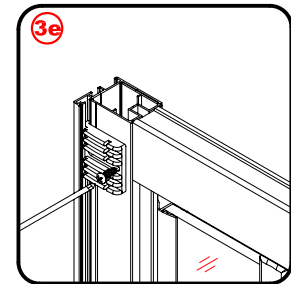

This product is heavy and will require two people to install.