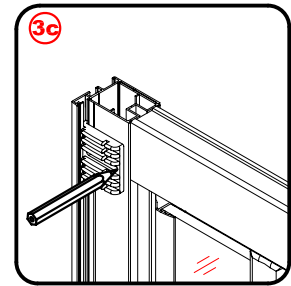

This product is heavy and will require two people to install.