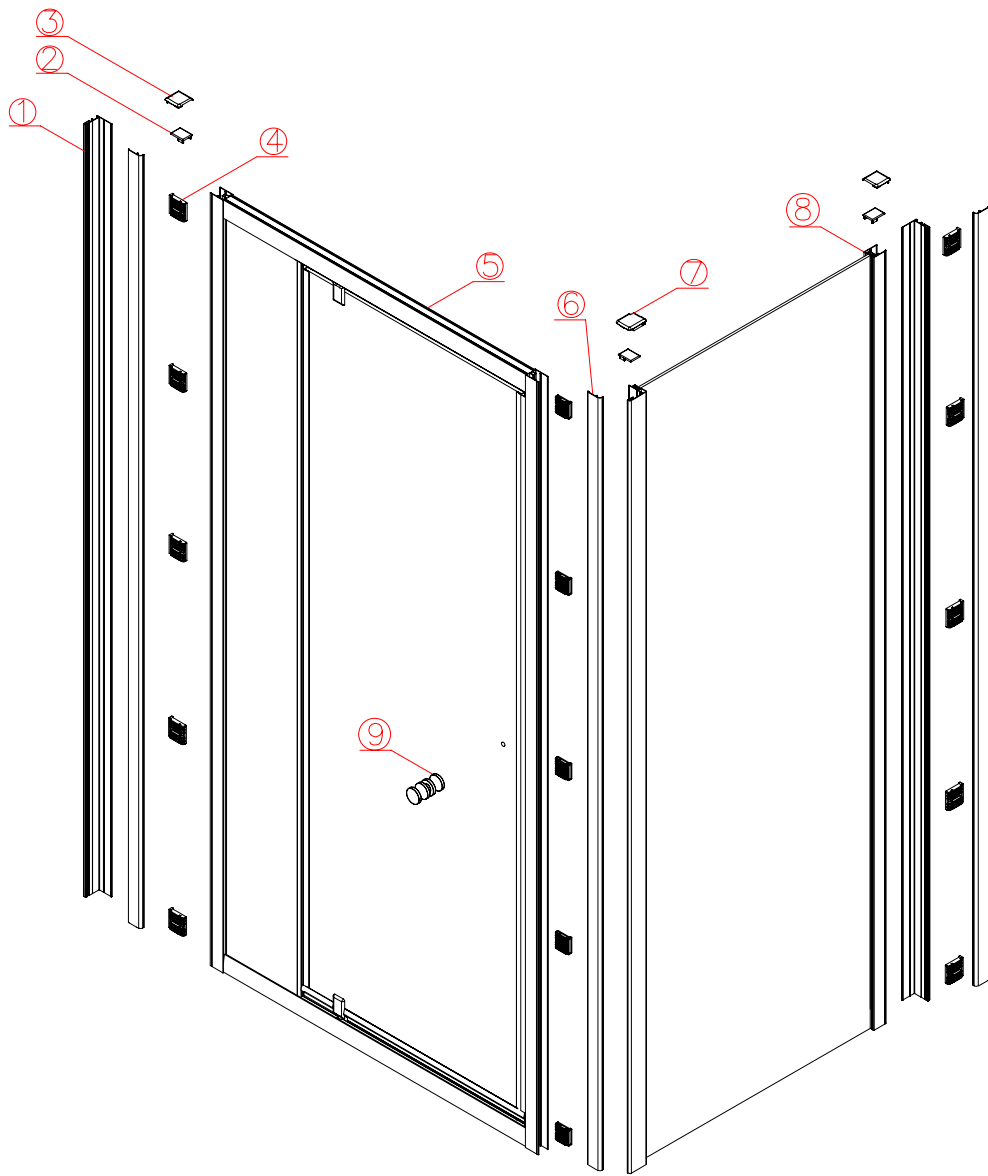

This product is heavy and will require two people to install.