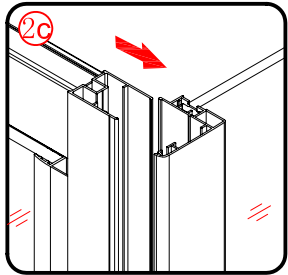

This product is heavy and will require two people to install.