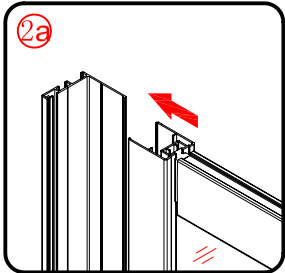

This product is heavy and will require two people to install.