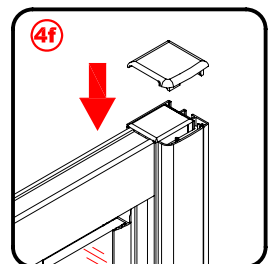

This product is heavy and will require two people to install.