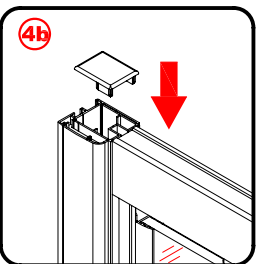

This product is heavy and will require two people to install.