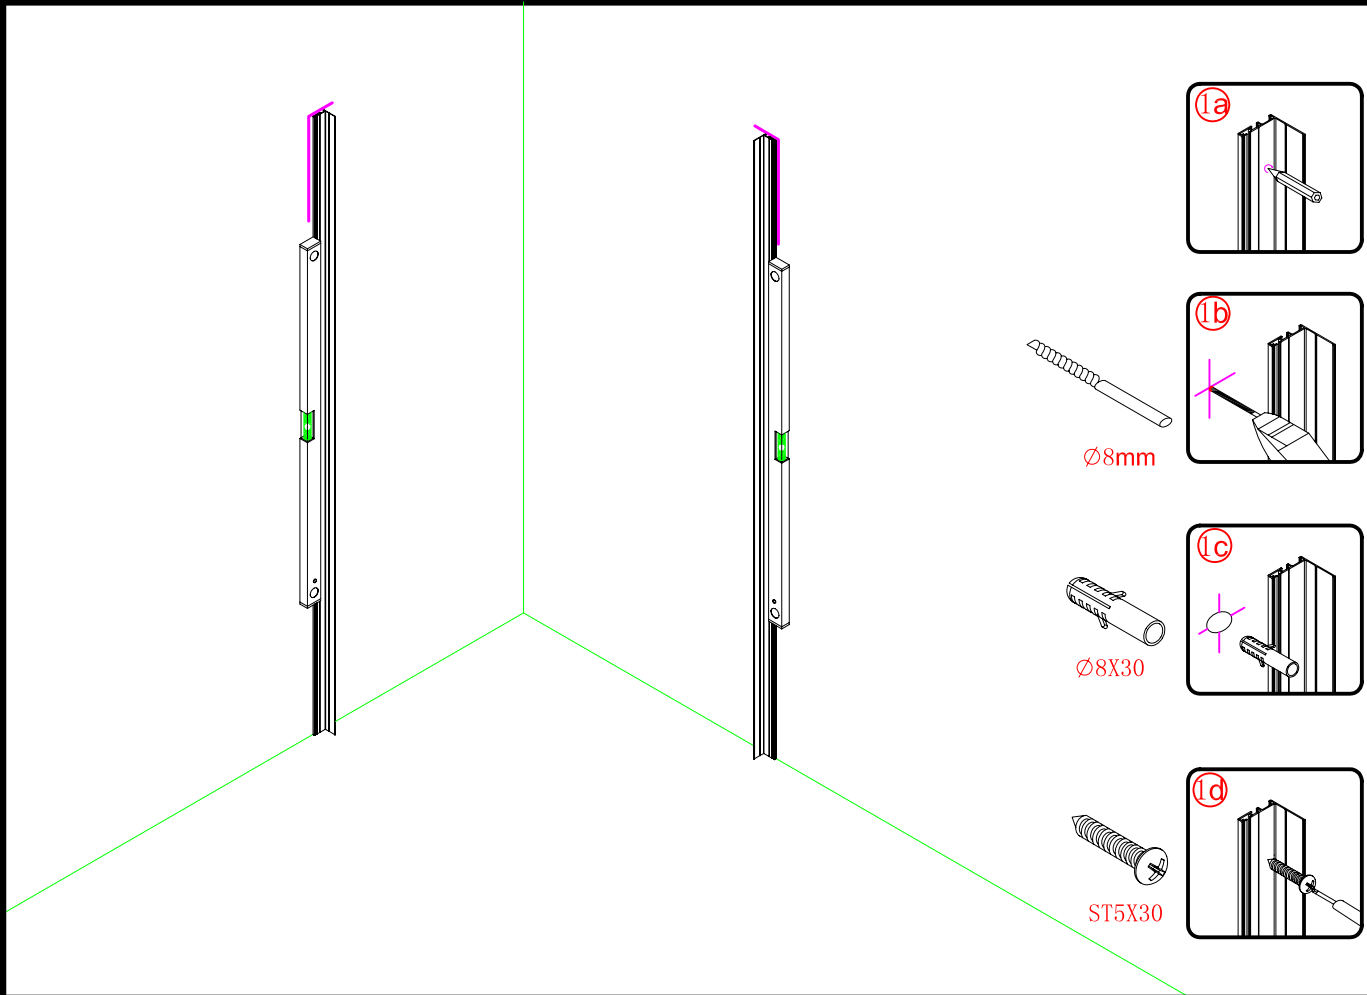

This product is heavy and will require two people to install.