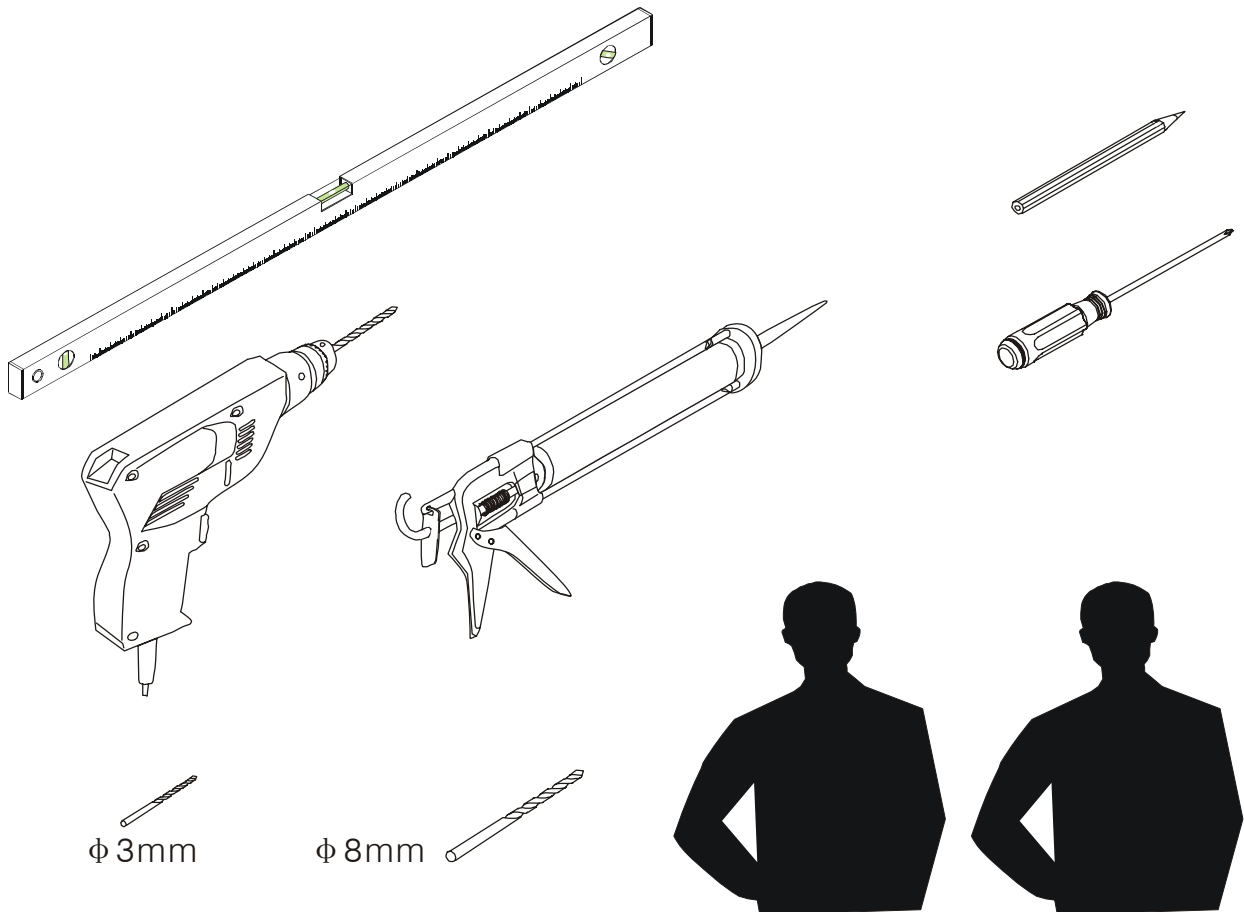

Note: Safety glass can not be re-worked.

■ Installation

Please read these instructions carefully before start of installation.

The wall post has up to 20mm of adjustment for out of true wall situations.

Ensure that the shower tray is fitted level and that after assembly of enclosure there is a full and continuous bead of sealant between the top of the shower tray and the title joint.

Special care should be taken when drilling walls to avoid hidden pipes or electrical cables.

Note: This product is heavy and will require two people to install.

Please remove protective film from aluminium profiles before installation.

■ Shower Tray Installation

The shower tray must be sited against a structural wall.

Water proof walling or tiling should be fitted so that it sits on the top of the tray rim.

■ Aftercare Instructions

After use, your shower should be cleaned with soap and water. This is particularly important in hard water districts where insoluble lime salts may be deposited and allowed to build up. Cleaners of a gritty or abrasive nature should not be used. Care should be taken to avoid contact with strong chemicals such as organic solvents and strippers.

Glass cleaners can be used but with caution, if in doubt contact the supplier of the cleaner in question.

Please keep these instructions for aftercare and customer service details.

Tools required

This product is heavy and will require two people to install.