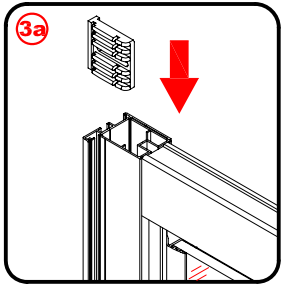

This product is heavy and will require two people to install.