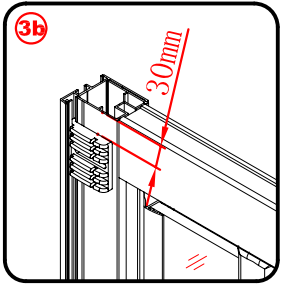

This product is heavy and will require two people to install.