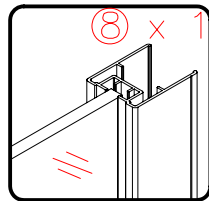

This product is heavy and will require two people to install.