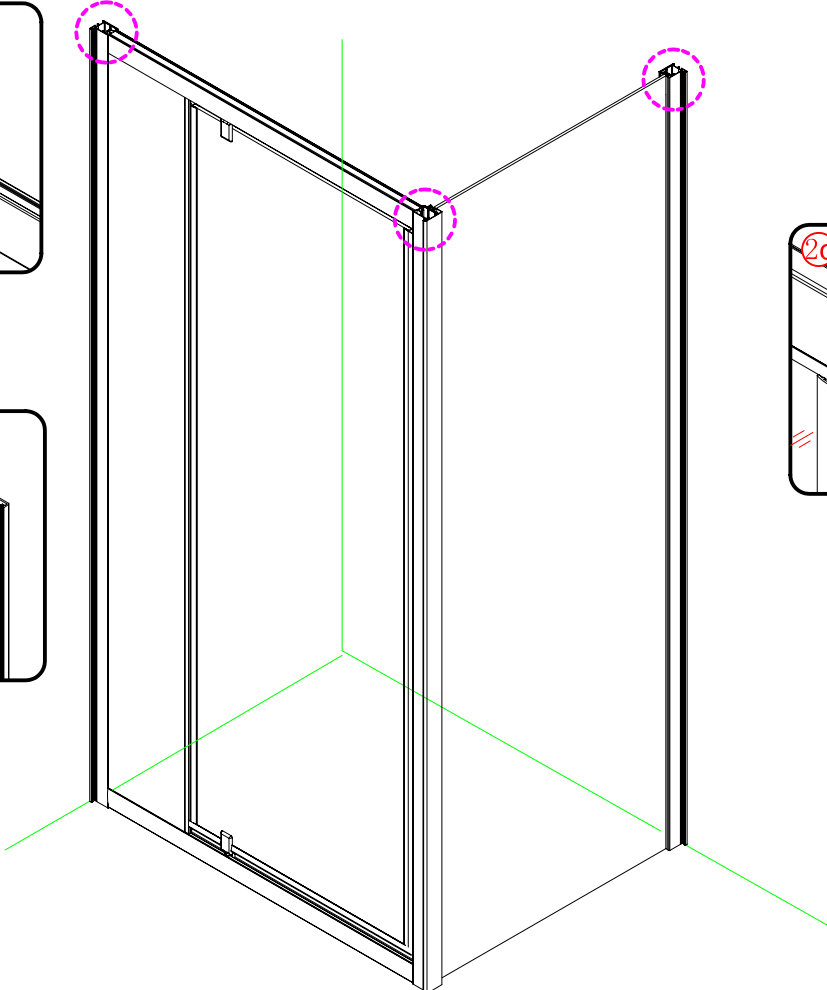

Note: Safety glass can not be re-worked.

■ Installation

Please read these instructions carefully before start of installation.

The wall post has up to 20mm of adjustment for out of true wall situations.

Ensure that the shower tray is fitted level and that after assembly of enclosure there is a full and continuous bead of sealant between the top of the shower tray and the title joint.

Special care should be taken when drilling walls to avoid hidden pipes or electrical cables.

Note: This product is heavy and will require two people to install.

Please remove protective film from aluminium profiles before installation.

■ Shower Tray Installation

The shower tray must be sited against a structural wall.

Water proof walling or tiling should be fitted so that it sits on the top of the tray rim.

■ Aftercare Instructions

After use, your shower should be cleaned with soap and water. This is particularly important in hard water districts where insoluble lime salts may be deposited and allowed to build up. Cleaners of a gritty or abrasive nature should not be used. Care should be taken to avoid contact with strong chemicals such as organic solvents and strippers.

This product is heavy and will require two people to install.

This product is heavy and will require two people to install.

This product is heavy and will require two people to install.

This product is heavy and will require two people to install.