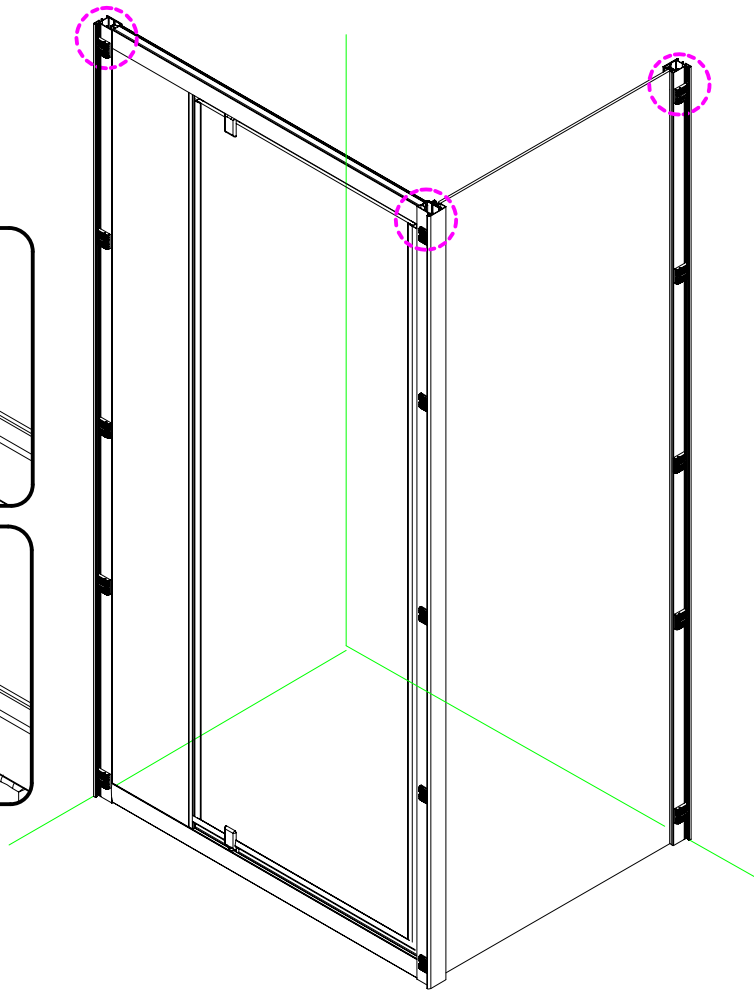

This product is heavy and will require two people to install.