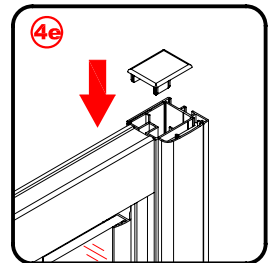

This product is heavy and will require two people to install.