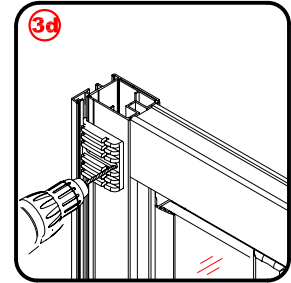

This product is heavy and will require two people to install.