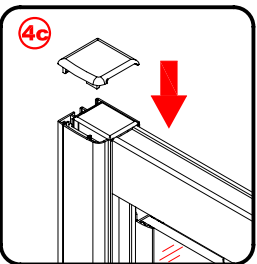

This product is heavy and will require two people to install.