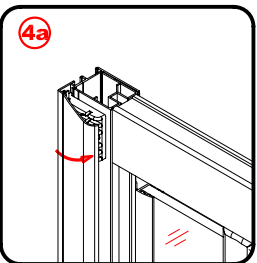

This product is heavy and will require two people to install.