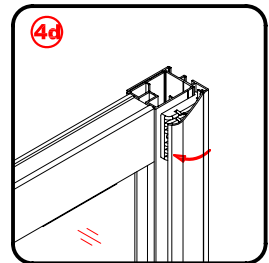

This product is heavy and will require two people to install.