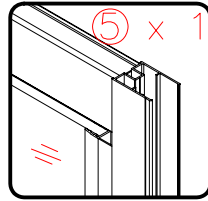

This product is heavy and will require two people to install.