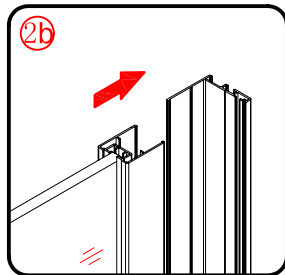

This product is heavy and will require two people to install.