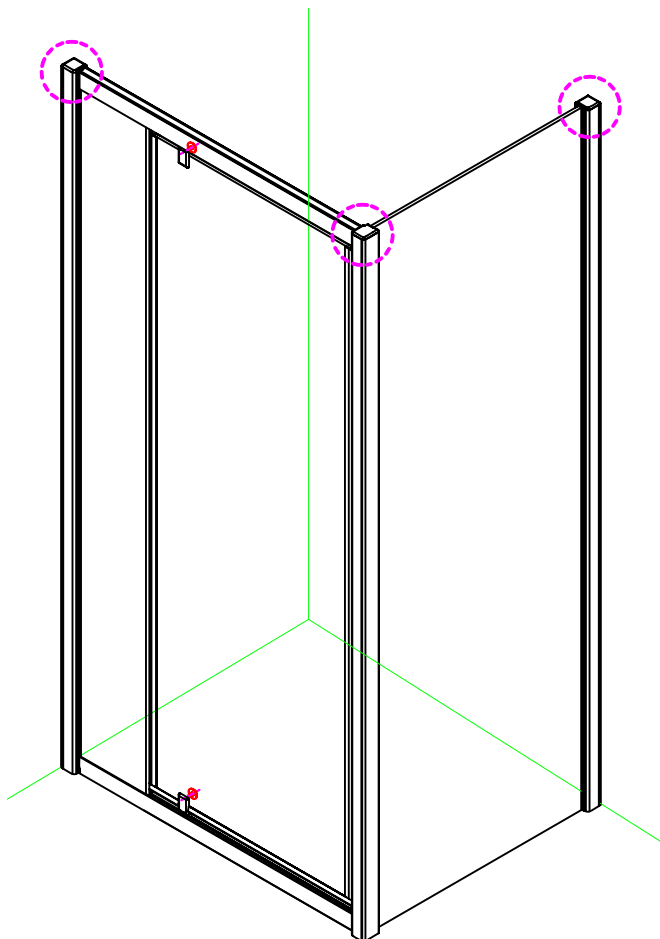

This product is heavy and will require two people to install.