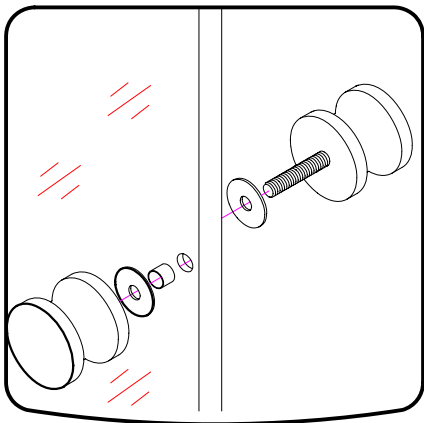

Note: Safety glass can not be re-worked.

■ Installation

Please read these instructions carefully before start of installation.

The wall post has up to 20mm of adjustment for out of true wall situations.

Ensure that the shower tray is fitted level and that after assembly of enclosure there is a full and continuous bead of sealant between the top of the shower tray and the title joint.

Special care should be taken when drilling walls to avoid hidden pipes or electrical cables.

Note: This product is heavy and will require two people to install.

Please remove protective film from aluminium profiles before installation.

This product is heavy and will require two people to install.

This product is heavy and will require two people to install.

This product is heavy and will require two people to install.

This product is heavy and will require two people to install.