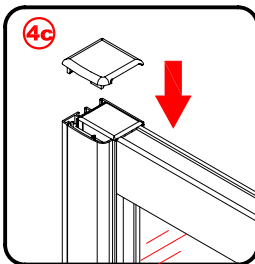

Note: Safety glass can not be re-worked.

■ Installation

Please read these instructions carefully before start of installation.

The wall post has up to 20mm of adjustment for out of true wall situations.

Ensure that the shower tray is fitted level and that after assembly of enclosure there is a full and continuous bead of sealant between the top of the shower tray and the tile joint.

This product is heavy and will require two people to install.

x6

x6

This product is heavy and will require two people to install.

This product is heavy and will require two people to install.

24 hour

5

This product is heavy and will require two people to install.