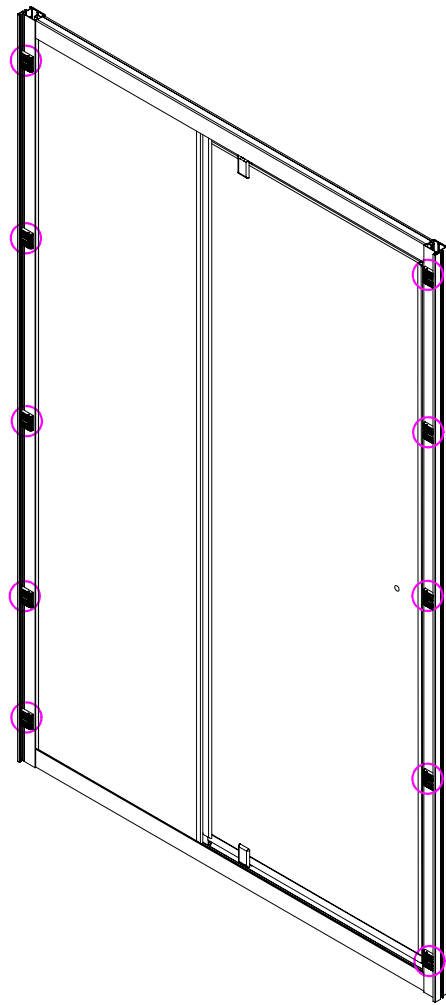

This product is heavy and will require two people to install.