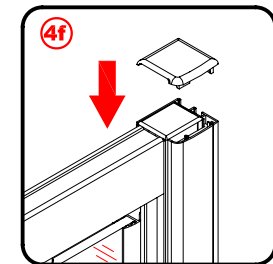

This product is heavy and will require two people to install.