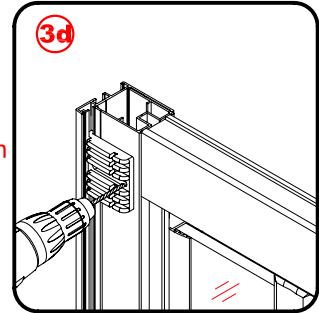

Note: Safety glass can not be re-worked.

■ Installation

Please read these instructions carefully before start of installation.

The wall post has up to 20mm of adjustment for out of true wall situations.

Ensure that the shower tray is fitted level and that after assembly of enclosure there is a full and continuous bead of sealant between the top of the shower tray and the tile joint.

This product is heavy and will require two people to install.

x6

x6

This product is heavy and will require two people to install.

This product is heavy and will require two people to install.

24 hour

5

This product is heavy and will require two people to install.