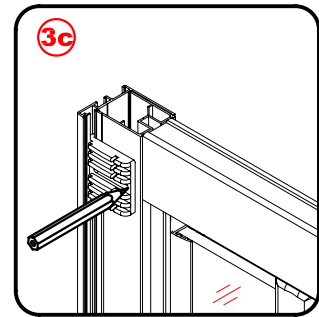

Note: Safety glass can not be re-worked.

■ Installation

Please read these instructions carefully before start of installation.

The wall post has up to 20mm of adjustment for out of true wall situations.

Ensure that the shower tray is fitted level and that after assembly of enclosure there is a full and continuous bead of sealant between the top of the shower tray and the tile joint.

This product is heavy and will require two people to install.

x6

x6

This product is heavy and will require two people to install.

This product is heavy and will require two people to install.

24 hour

5

This product is heavy and will require two people to install.