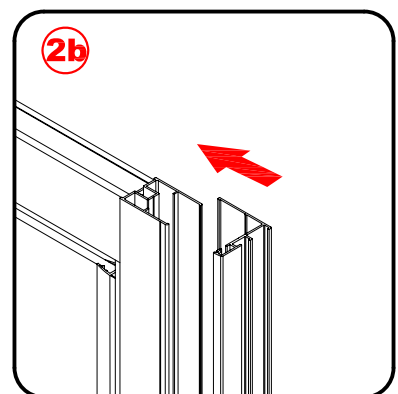

This product is heavy and will require two people to install.