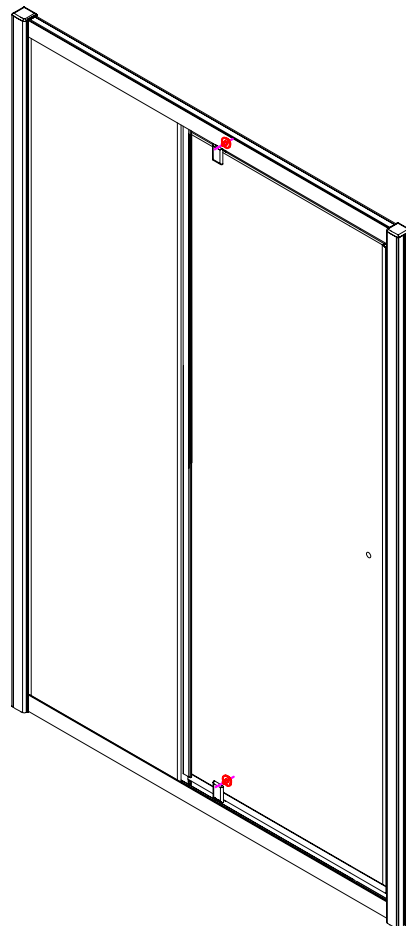

Note: Safety glass can not be re-worked.

■ Installation

Please read these instructions carefully before start of installation.

The wall post has up to 20mm of adjustment for out of true wall situations.

Ensure that the shower tray is fitted level and that after assembly of enclosure there is a full and continuous bead of sealant between the top of the shower tray and the tile joint.

Special care should be taken when drilling walls to avoid hidden pipes or electrical cables.

Note: This product is heavy and will require two people to install.

Please remove protective film from aluminium profiles before installation.

This product is heavy and will require two people to install.

x6

x6

This product is heavy and will require two people to install.

This product is heavy and will require two people to install.

24 hour

5

This product is heavy and will require two people to install.