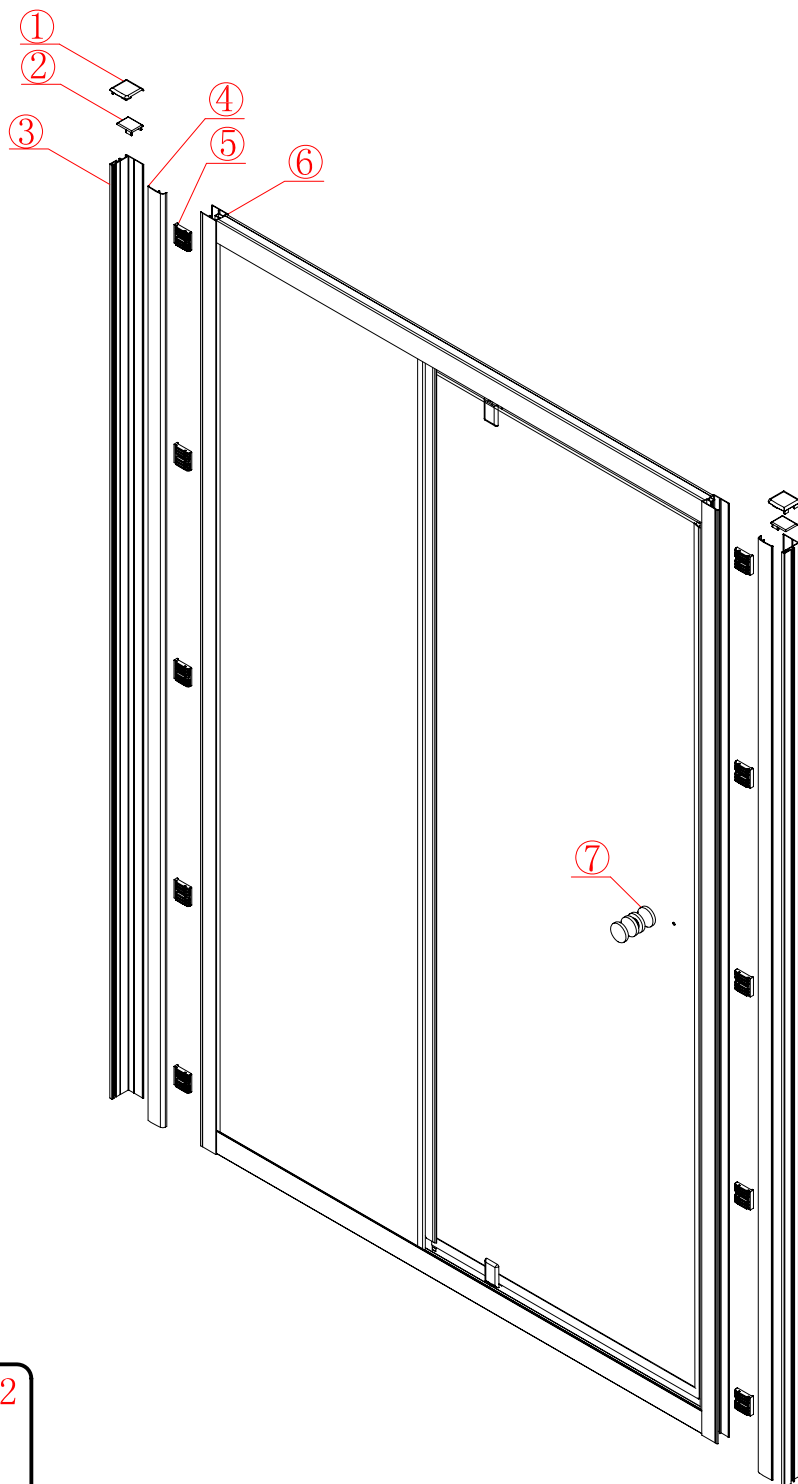

This product is heavy and will require two people to install.