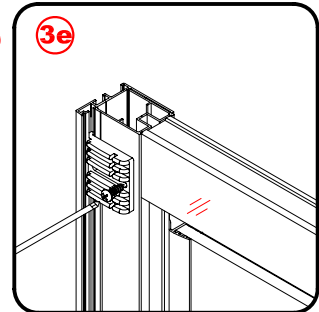

Note: Safety glass can not be re-worked.

■ Installation

Please read these instructions carefully before start of installation.

The wall post has up to 20mm of adjustment for out of true wall situations.

Ensure that the shower tray is fitted level and that after assembly of enclosure there is a full and continuous bead of sealant between the top of the shower tray and the tile joint.

This product is heavy and will require two people to install.

x6

x6

This product is heavy and will require two people to install.

This product is heavy and will require two people to install.

24 hour

5

This product is heavy and will require two people to install.