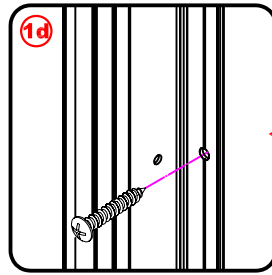

x6

x6

This product is heavy and will require two people to install.