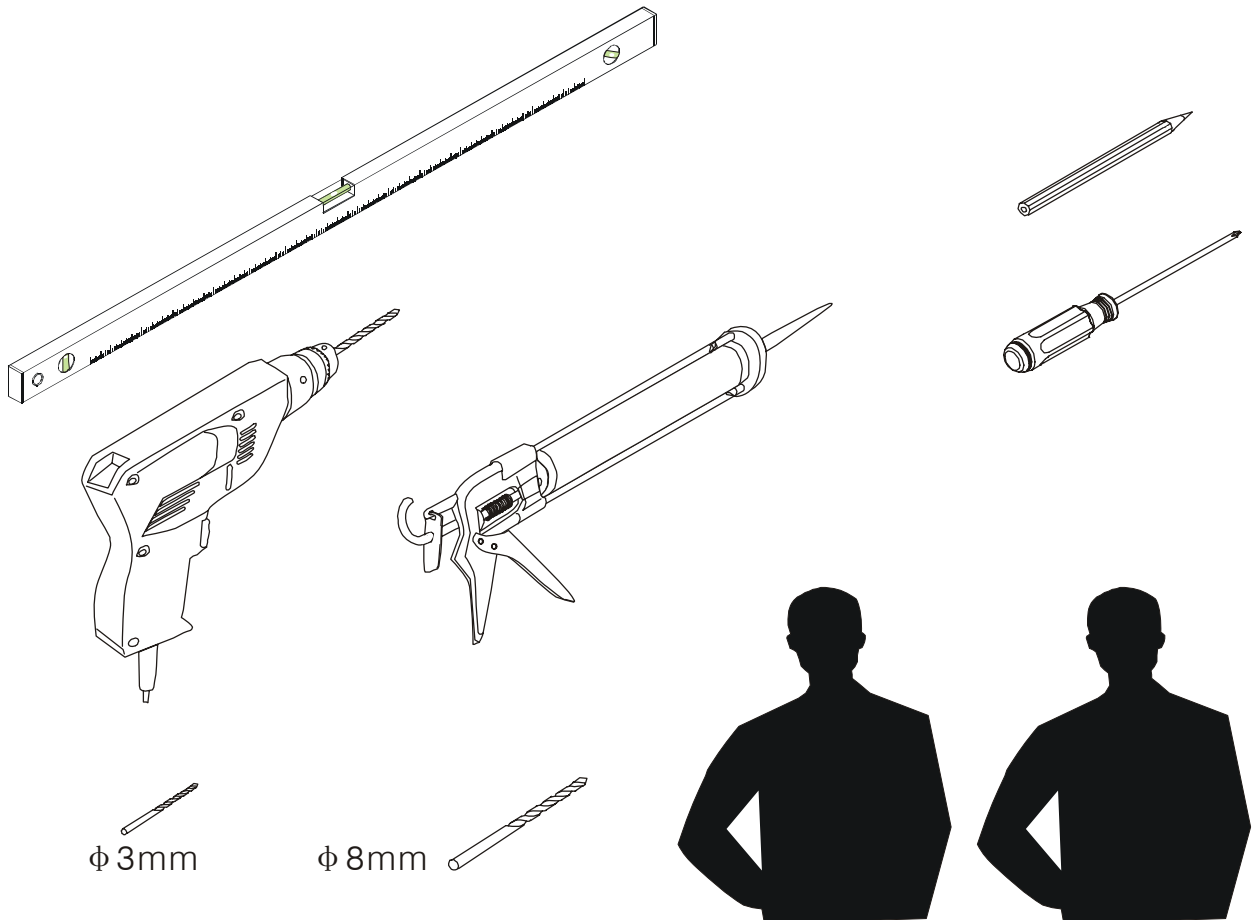

Note: Safety glass can not be re-worked.

■ Installation

Please read these instructions carefully before start of installation.

The wall post has up to 20mm of adjustment for out of true wall situations.

Ensure that the shower tray is fitted level and that after assembly of enclosure there is a full and continuous bead of sealant between the top of the shower tray and the tile joint.

Special care should be taken when drilling walls to avoid hidden pipes or electrical cables.

Note: This product is heavy and will require two people to install.

Please remove protective film from aluminium profiles before installation.

■ Shower Tray Installation

The shower tray must be sited against a structural wall.

Water proof walling or tiling should be fitted so that it sits on the top of the tray rim.

■ Aftercare Instructions

After use, your shower should be cleaned with soap and water. This is particularly important in hard water districts where insoluble lime salts may be deposited and allowed to build up. Cleaners of a gritty or abrasive nature should not be used. Care should be taken to avoid contact with strong chemicals such as organic solvents and strippers.

Glass cleaners can be used but with caution, if in doubt contact the supplier of the cleaner in question.

Please keep these instructions for aftercare and customer service details.

Tools required

This product is heavy and will require two people to install.