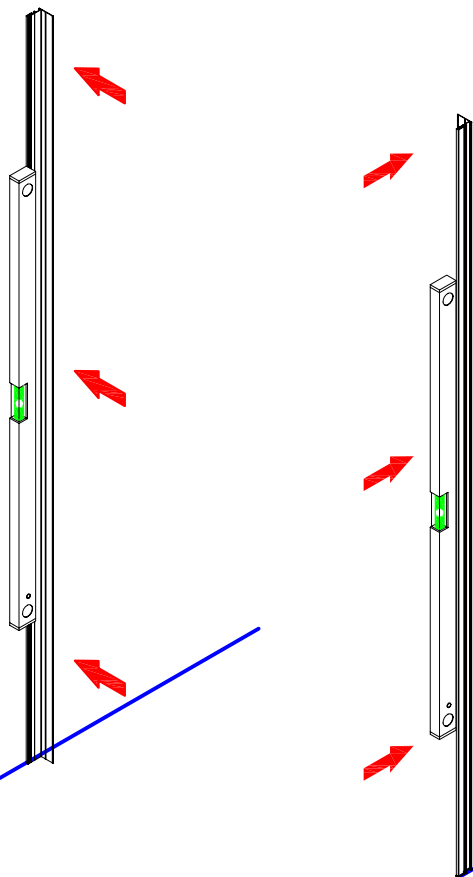

x6

x6

This product is heavy and will require two people to install.