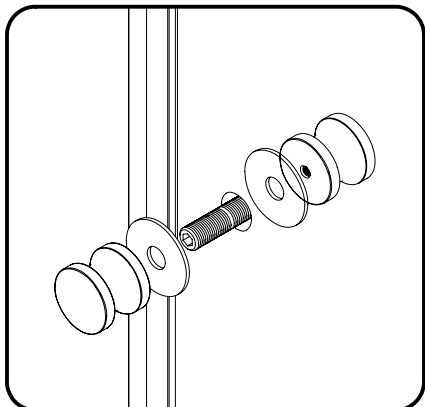

Note: Safety glass can not be re-worked.

■ Installation

Please read these instructions carefully before start of installation.

The wall post has up to 20mm of adjustment for out of true wall situations.

Ensure that the shower tray is fitted level and that after assembly of enclosure there is a full and continuous bead of sealant between the top of the shower tray and the tile joint.

Special care should be taken when drilling walls to avoid hidden pipes or electrical cables.

Note: This product is heavy and will require two people to install.

Please remove protective film from aluminium profiles before installation.

This product is heavy and will require two people to install.

x6

x6

This product is heavy and will require two people to install.

This product is heavy and will require two people to install.

24 hour

5

This product is heavy and will require two people to install.