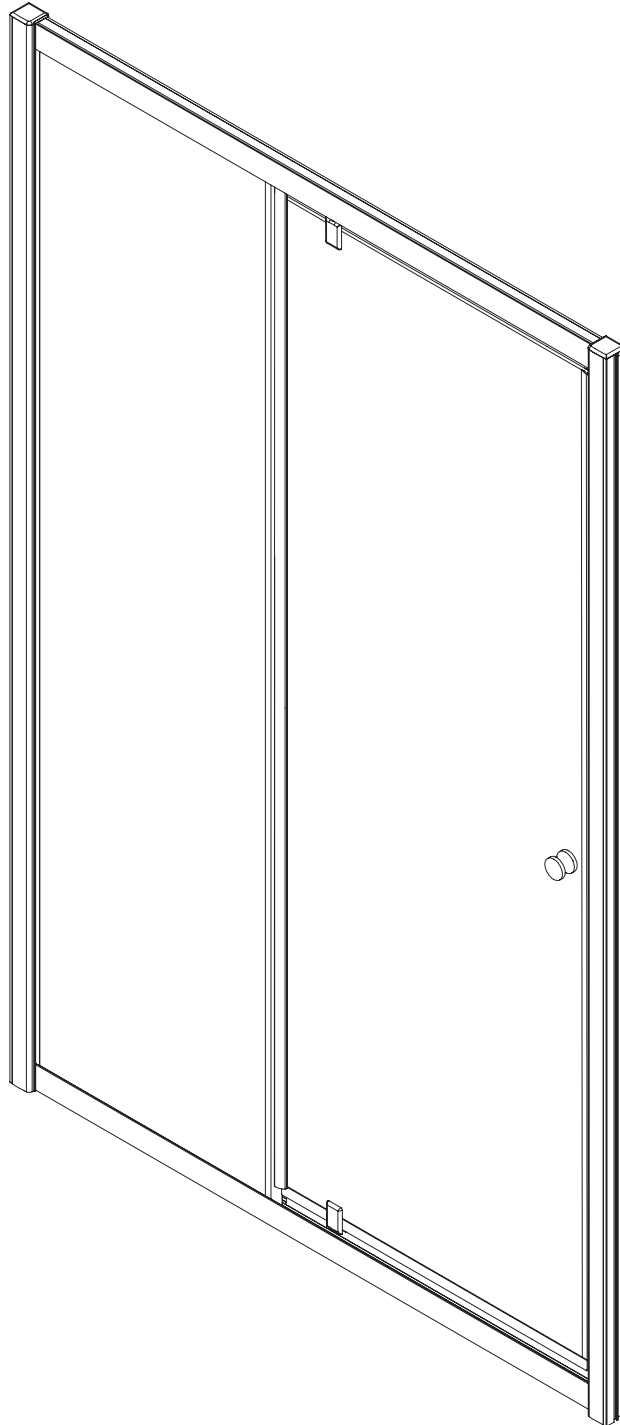

F-Series Pivot door

Assembly Instructions

(FHP2)

D
 M
 S

Design Management System co.,Ltd.

■ General Information

Please inspect the product immediately upon receipt for transit damage, missing packs/parts or manufacturing fault. Damage reported later cannot be accepted. Please handle the product with care avoiding knocks and shock loading to all sides and edges of the glass.

Note: Safety glass can not be re-worked.

■ Installation

Please read these instructions carefully before start of installation.

The wall post has up to 20mm of adjustment for out of true wall situations.

Ensure that the shower tray is fitted level and that after assembly of enclosure there is a full and continuous bead of sealant between the top of the shower tray and the tile joint.

Special care should be taken when drilling walls to avoid hidden pipes or electrical cables.

Note: This product is heavy and will require two people to install.

Please remove protective film from aluminium profiles before installation.