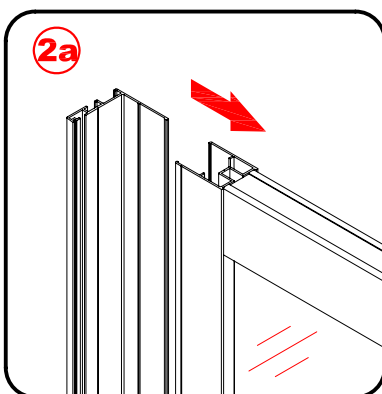

This product is heavy and will require two people to install.