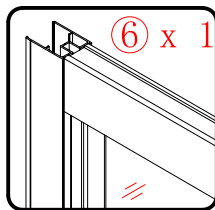

This product is heavy and will require two people to install.