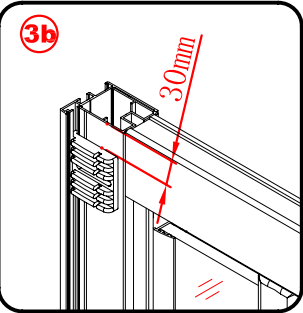

This product is heavy and will require two people to install.