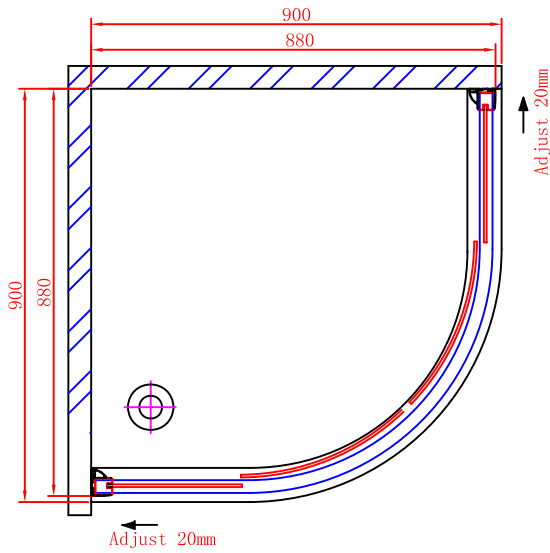

(Rough-In Dimensions):

单位(Unit):mm

Item No.	EF409
Finish of Frame	Chrome
Metal of Hinge	Brass
Thickness of tempered Glass	6mm:Clear
Remarks	900 × 900 × 1850