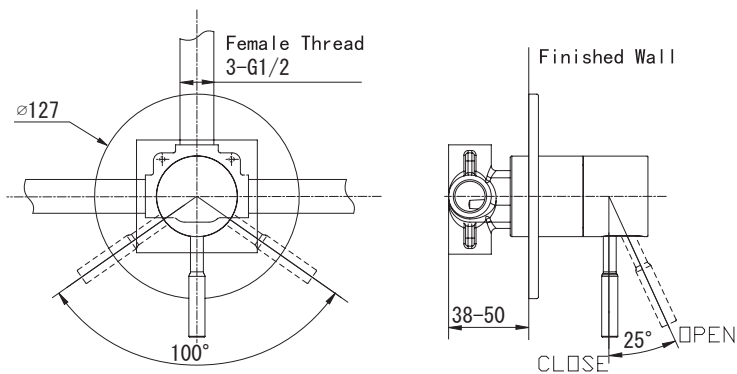

(Rough-In Dimensions):
(Unit):mm

Item No.	LF812C-2
Available Color	Chrome
Materials	Brass
Remarks	