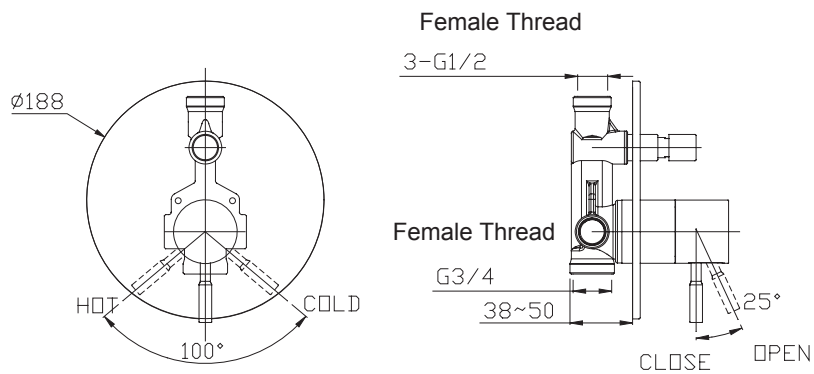

(Rough-In Dimensions):
(Unit):mm

Item No.	LF812C-1
Available Color	Chrome
Materials	Brass
Remarks	