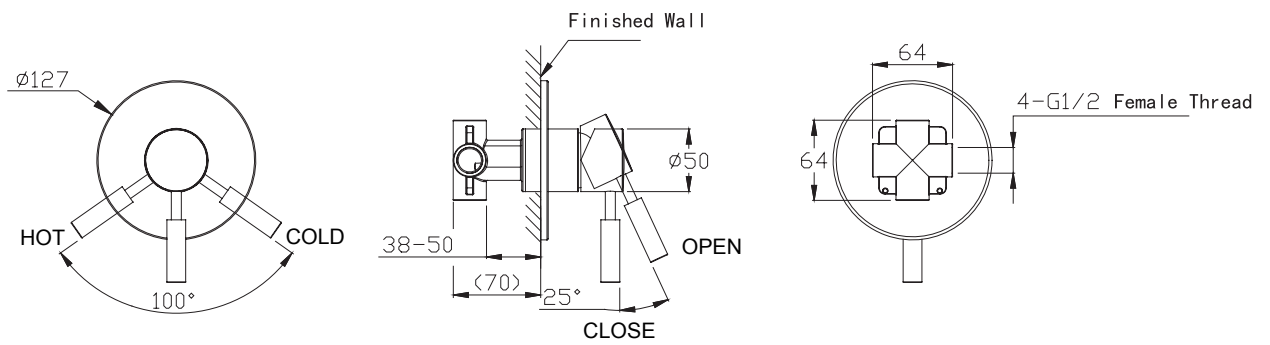

(Rough-In Dimensions):  
(Unit):mm

Item No.	FB85251C
Available Color	Chrome
Materials	Brass
Remarks	