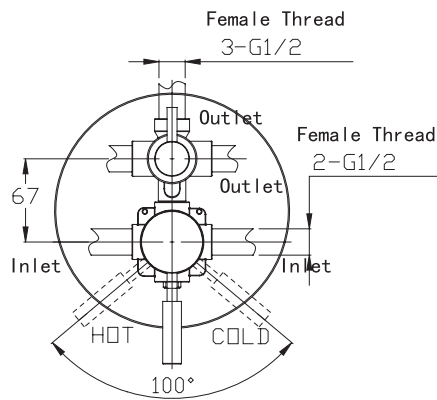

(Rough-In Dimensions):
(Unit):mm

Item No.	FB85251C-3
Available Color	Chrome
Materials	Brass
Remarks	