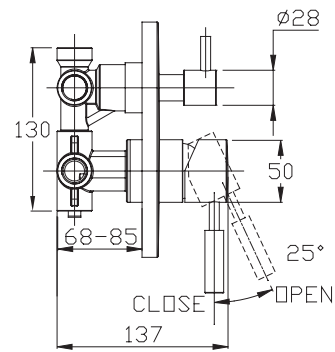

(Rough-In Dimensions):
(Unit):mm

Item No.	FB85251C-3
Available Color	Chrome
Materials	Brass
Remarks	