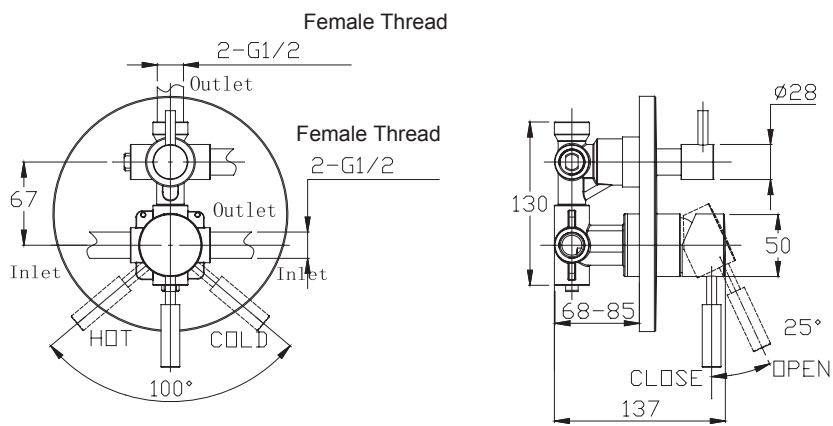

(Rough-In Dimensions):
(Unit):mm

Item No.	FB85251C-2
Available Color	Chrome
Materials	Brass
Remarks	