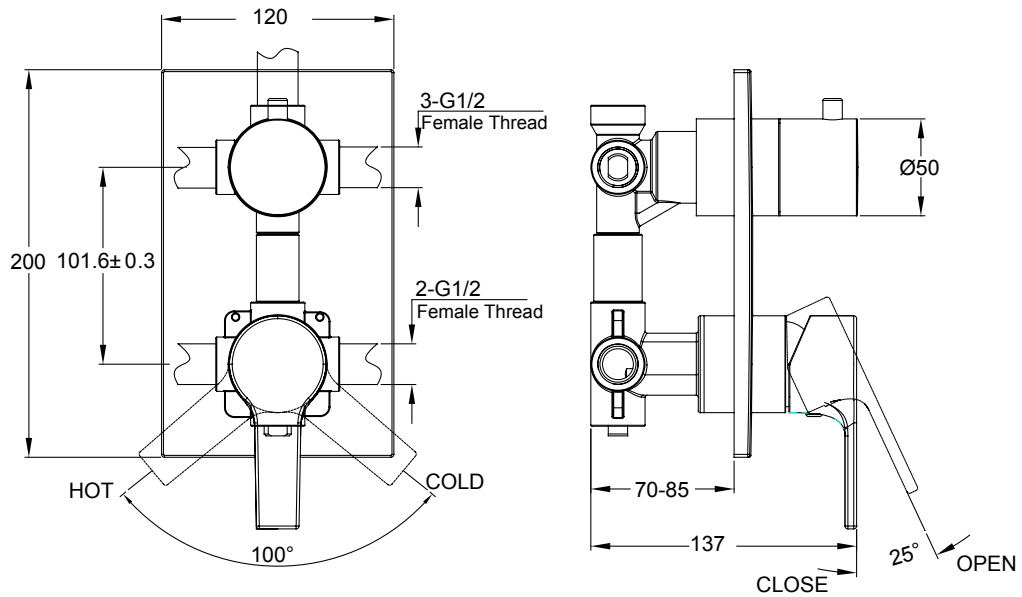

(Rough-In Dimensions):
(Unit):mm

Item No.	FB85179C-3
Available Color	Chrome
Materials	Brass
Remark	Can match with different shower set and spout set. Swivel ceramic diverter