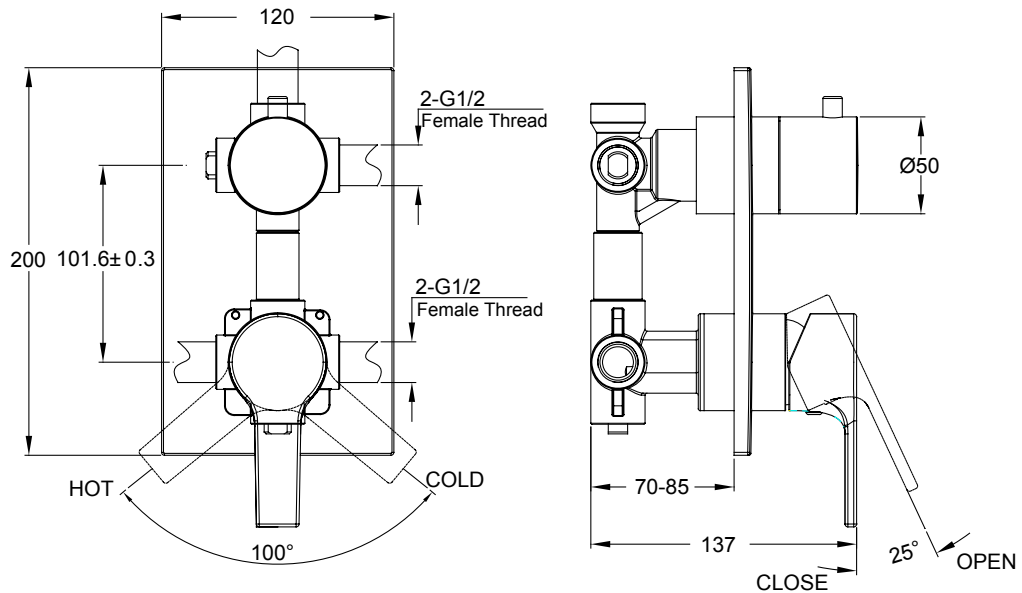

(Rough-In Dimensions):  
(Unit):mm

|                 |   |                |
|-----------------|---|----------------|
| Item No.        | FB85179C-2  | FB85179NE-2    |
| Available Color | Chrome  | Brushed nickel |
| Materials       | Brass   |                |
| Remark          | Can match with different shower set and spout set.<br>Swivel ceramic diverter |                |