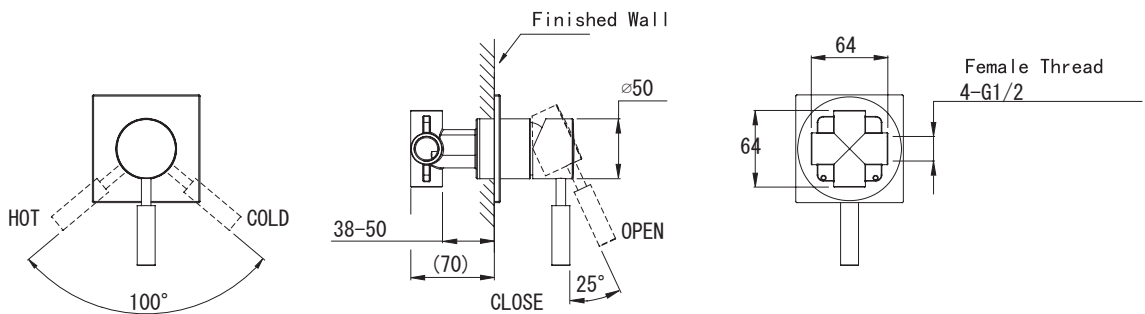

(Rough-In Dimensions):
(Unit):mm

Item No.	FB85151C
Available Color	Chrome
Materials	Brass
Remarks	