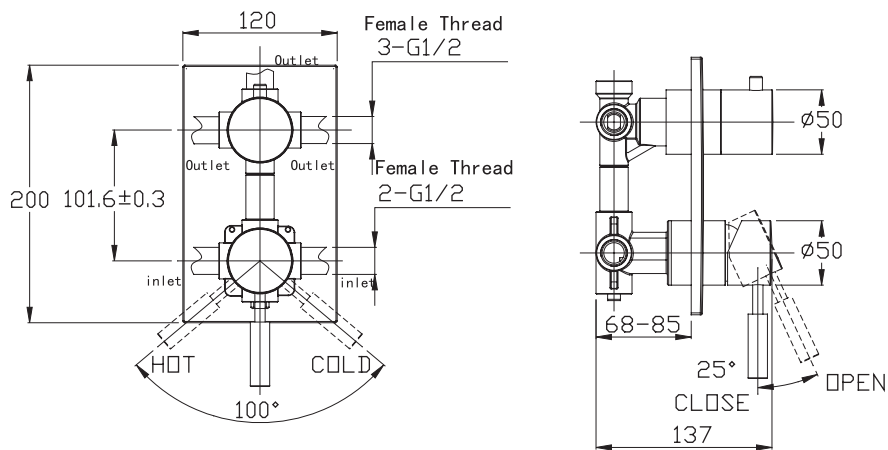

(Rough-In Dimensions):

(Unit):mm

Item No.	FB85151C-3
Available Color	Chrome
Materials	Brass
Remarks	