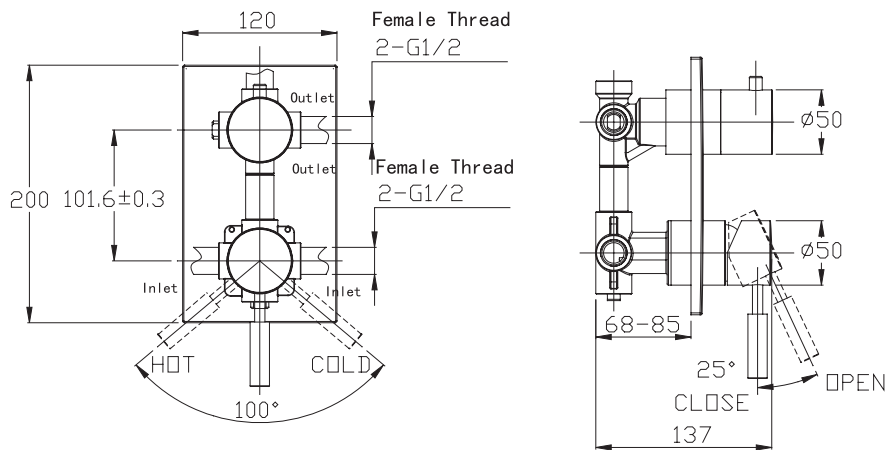

(Rough-In Dimensions):

(Unit):mm

Item No.	FB85151C-2
Available Color	Chrome
Materials	Brass
Remarks	