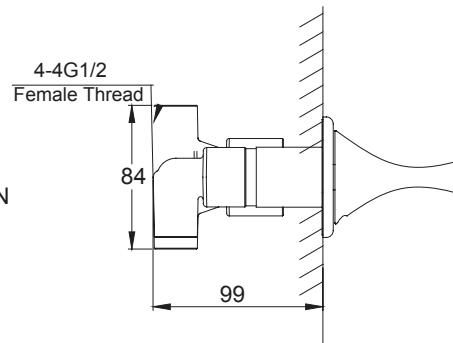

(Rough-In Dimensions):
(Unit):mm

Item No.	FB84691C
Available Color	Chrome
Materials	Brass
Remark	Can match with different shower set and spout set