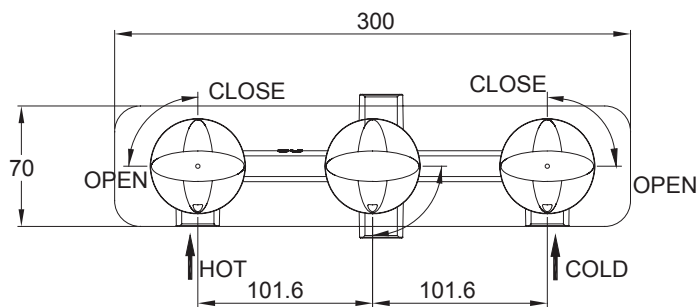

(Rough-In Dimensions):
(Unit):mm

Item No.	FB84691C
Available Color	Chrome
Materials	Brass
Remark	Can match with different shower set and spout set