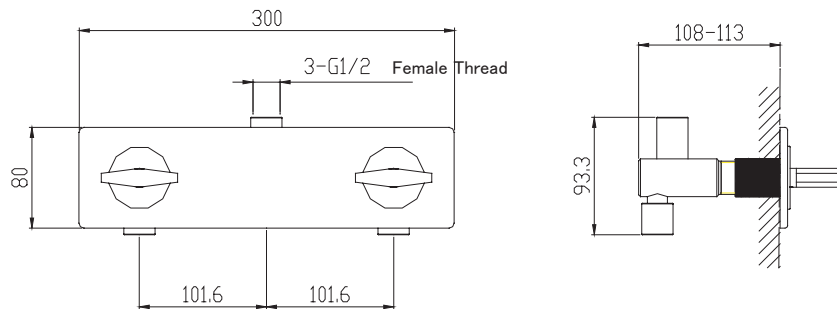

(Rough-In Dimensions):
(Unit):mm

Item No.	FB82969C-F
Available Color	Chrome
Materials	Brass
Remarks	Can match with different shower and spout set