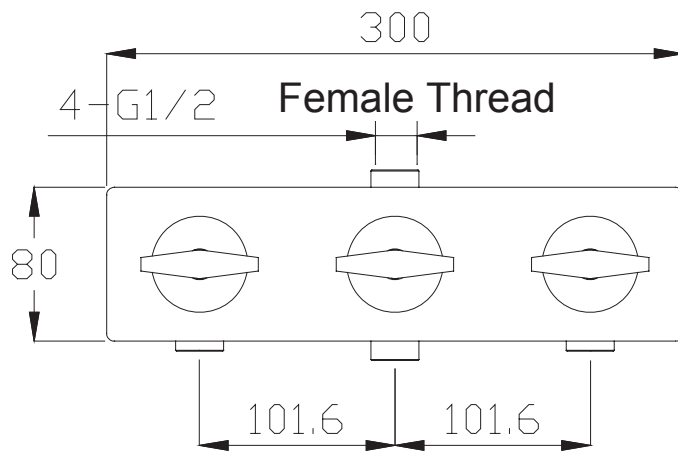

(Rough-In Dimensions):
(Unit):mm

Item No.	FB82969C-D
Available Color	Chrome
Materials	Brass
Accessories	Can match with different shower set and spout 90 Swivel ceramic diverter