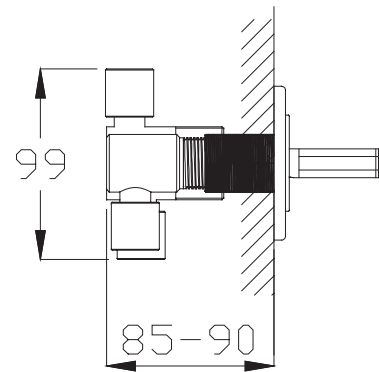

(Rough-In Dimensions):
(Unit):mm

Item No.	FB82969C-D
Available Color	Chrome
Materials	Brass
Accessories	Can match with different shower set and spout 90 Swivel ceramic diverter