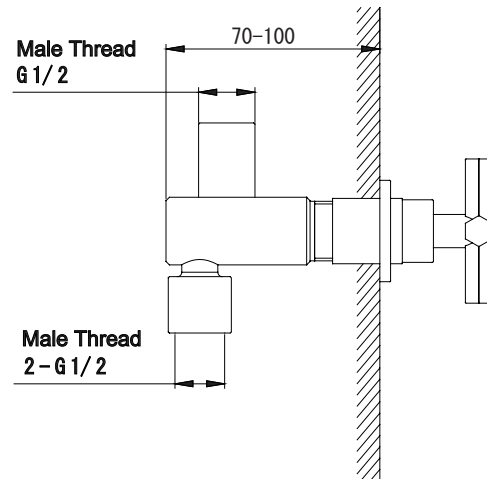

(Rough-In Dimensions):
(Unit):mm

Item No.	FB82650C-F
Available Color	Chrome
Materials	Brass
Remarks	Can match with different shower and spout set