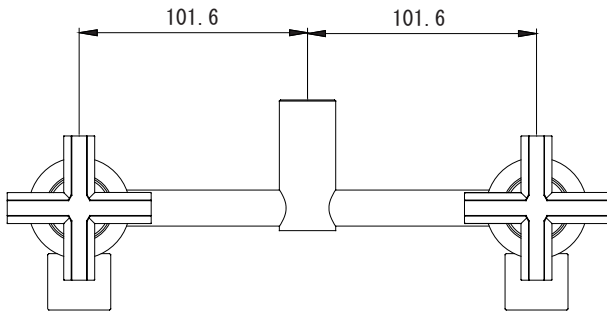

(Rough-In Dimensions):
(Unit):mm

Item No.	FB82650C-F
Available Color	Chrome
Materials	Brass
Remarks	Can match with different shower and spout set