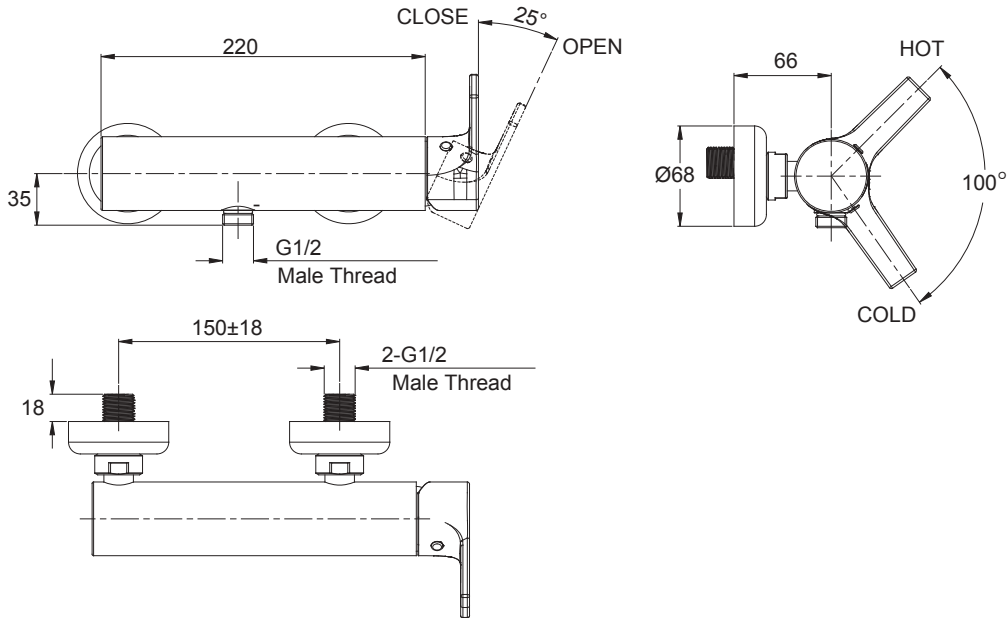

(Rough-In Dimensions):  
(Unit):mm

Work water pressure: Min.0.5kgf / cm<sup>2</sup> / Max.5kgf / cm<sup>2</sup>.  
(Including cold and hot.)

Item No.	F93379C-01
Available Color	Chrome
Materials	Brass
Accessories	Can match with different shower set