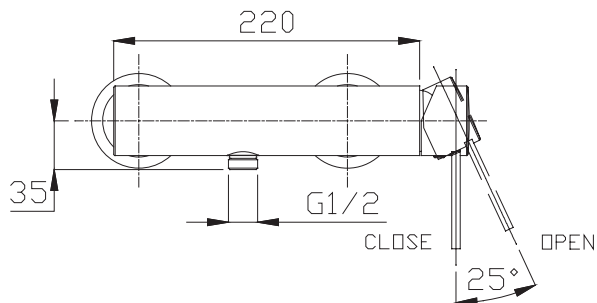

(Rough-In Dimensions):  
(Unit):mm

Item No.	F93368C-01
Available Color	Chrome
Materials	Brass
Remarks	