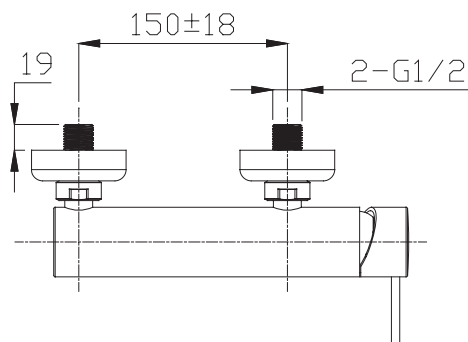

(Rough-In Dimensions):  
(Unit):mm

Item No.	F93368C-01
Available Color	Chrome
Materials	Brass
Remarks	