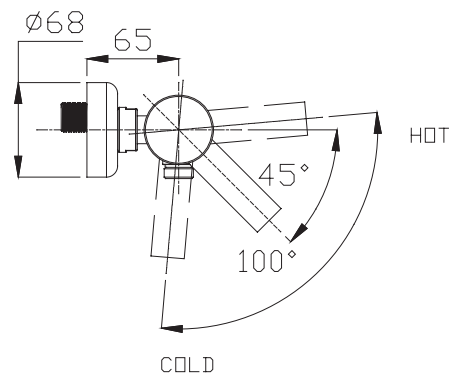

(Rough-In Dimensions):  
(Unit):mm

Item No.	F93368C-01
Available Color	Chrome
Materials	Brass
Remarks	