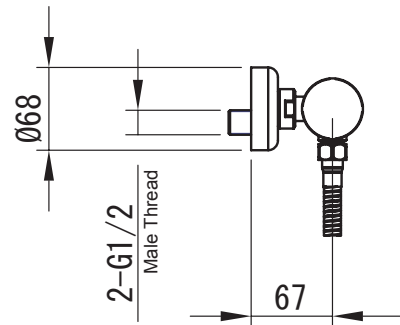

(Rough-In Dimensions):  
(Unit):mm

Item No.	F92969C-01
Available Color	Chrome
Materials	Brass
Accessories	Can match with different shower set