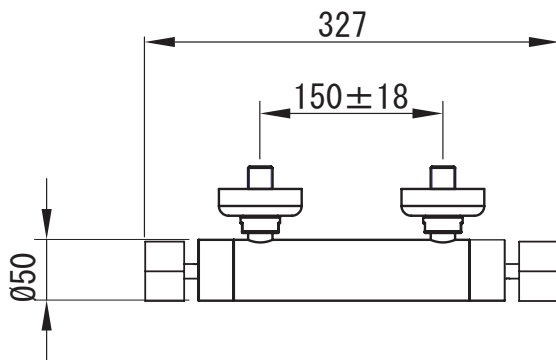

(Rough-In Dimensions):  
(Unit):mm

Item No.	F92969C-01
Available Color	Chrome
Materials	Brass
Accessories	Can match with different shower set