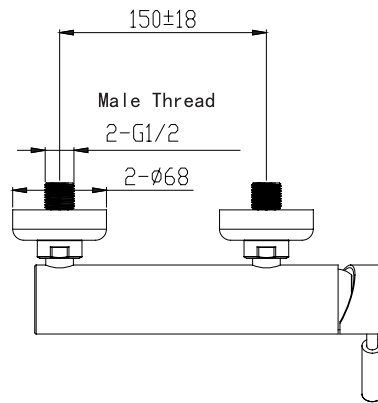

(Rough-In Dimensions):
(Unit):mm

Item No.	F91251C-01
Available Color	Chrome
Materials	Brass
Remarks	