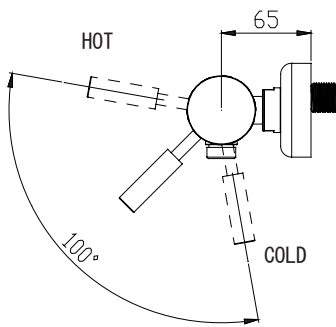

(Rough-In Dimensions):
(Unit):mm

Item No.	F91251C-01
Available Color	Chrome
Materials	Brass
Remarks	