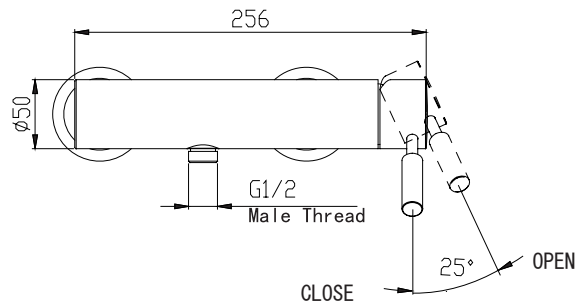

(Rough-In Dimensions):
(Unit):mm

Item No.	F91251C-01
Available Color	Chrome
Materials	Brass
Remarks	