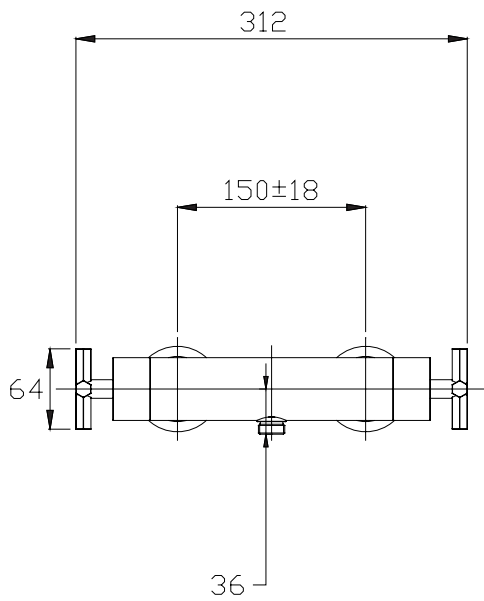

(Rough-In Dimensions):
(Unit):mm

Item No.	F91050C-01
Available Color	Chrome
Materials	Brass
	Can match with different faucet