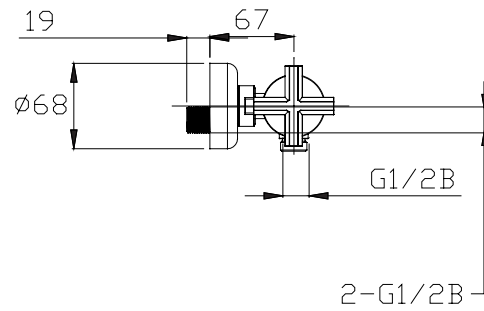

(Rough-In Dimensions):
(Unit):mm

Item No.	F91050C-01
Available Color	Chrome
Materials	Brass
	Can match with different faucet