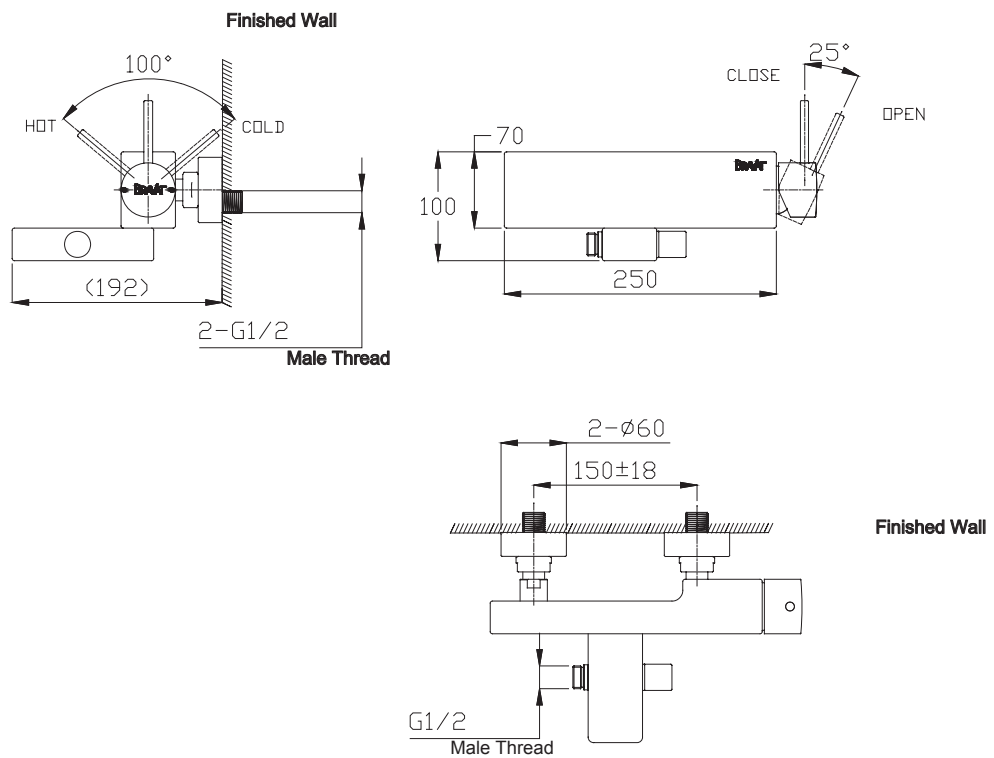

(Rough-In Dimensions):  
(Unit):mm

Item No.	F66061C-01
Available Color	Chrome
Materials	Brass
Remark	Can match with different shower set