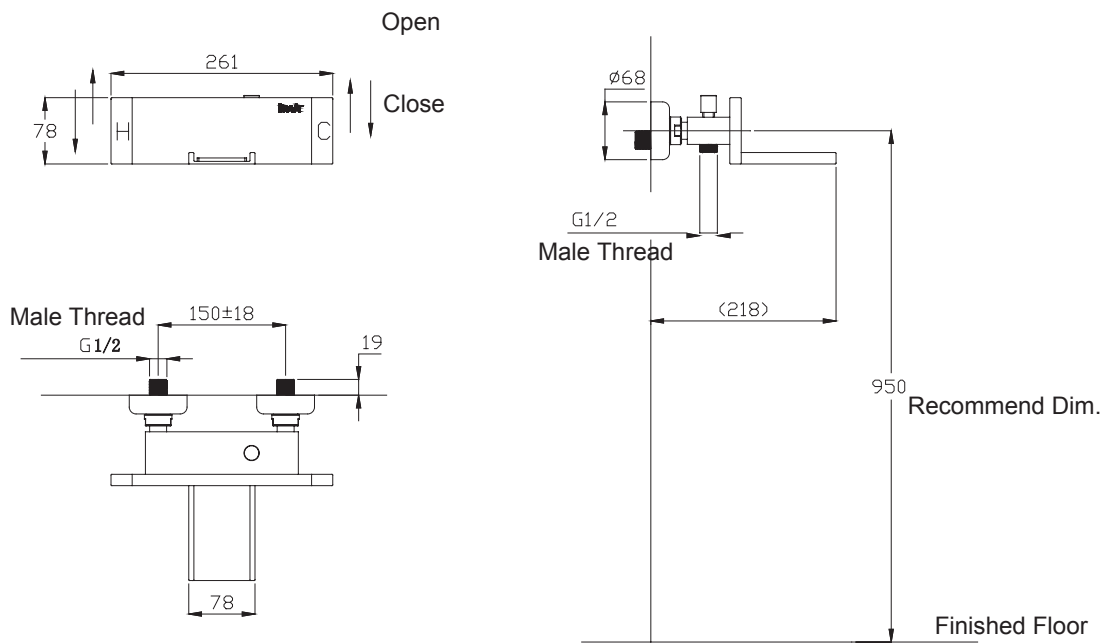

(Rough-In Dimensions):  
(Unit):mm

Item No.	F63572C-01
Available Color	Chrome
Materials	Brass
Remarks:	Can match with different shower set