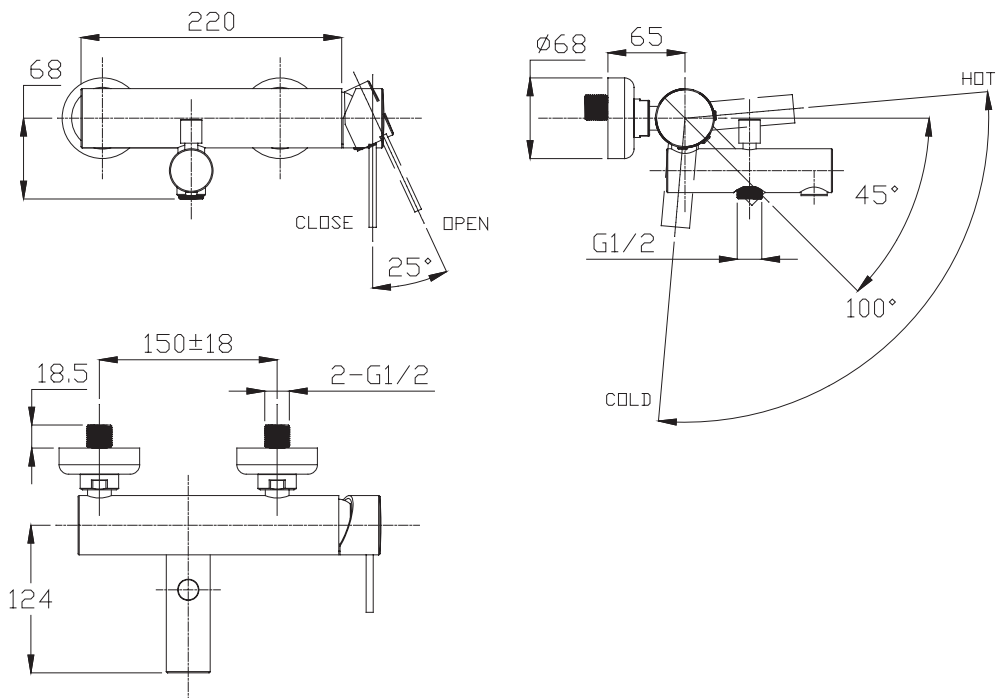

(Rough-In Dimensions):
(Unit):mm

Item No.	F63368C-01
Available Color	Chrome
Materials	Brass
Remark	Can match with different shower set