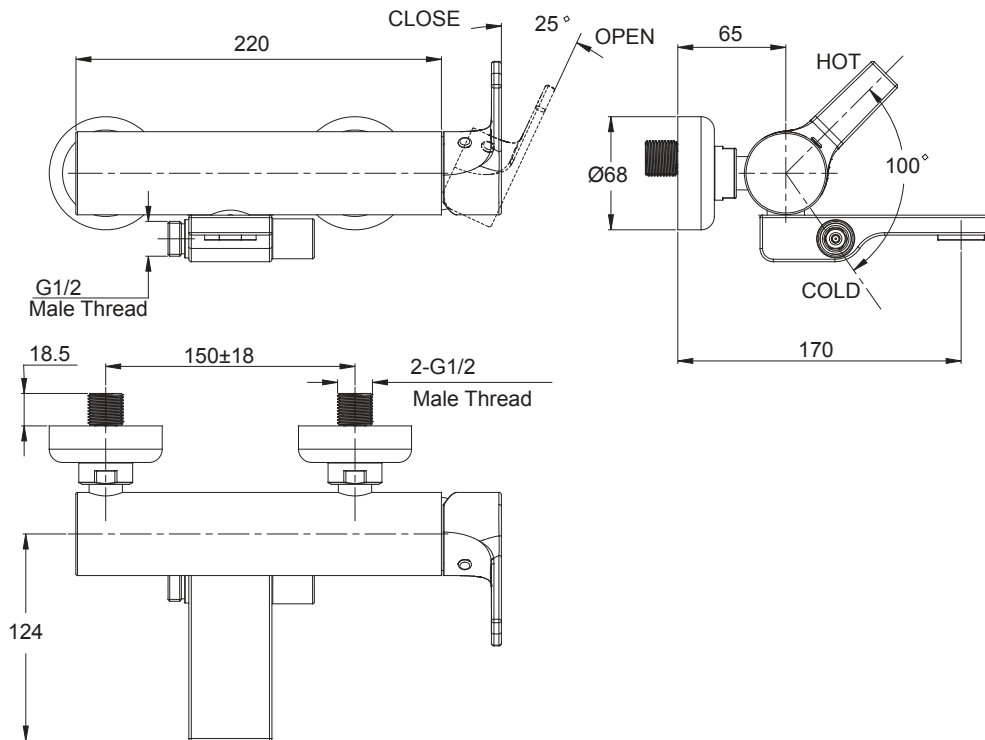

(Rough-In Dimensions):
(Unit):mm

Work water pressure: Min.0.5kgf / cm² / Max.5kgf / cm².
(Including cold and hot.)

Item No.	F61379C-01
Available Color	Chrome
Materials	Brass
Accessories	Can match with different shower set