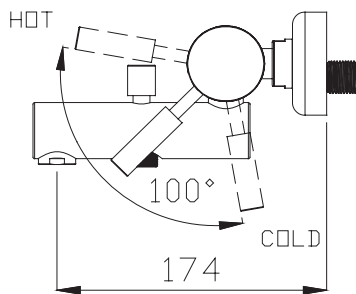

(Rough-In Dimensions):  
(Unit):mm

Item No.	F61251C-01
Available Color	Chrome
Materials	Brass
Accessories	Can match with different shower set