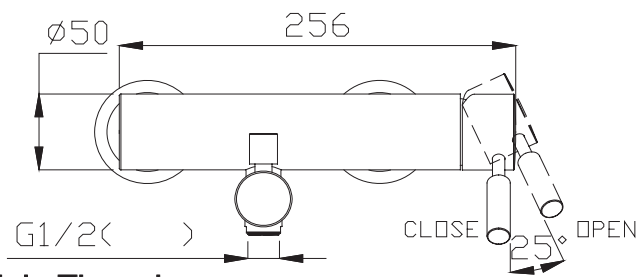

(Rough-In Dimensions):  
(Unit):mm

Item No.	F61251C-01
Available Color	Chrome
Materials	Brass
Accessories	Can match with different shower set