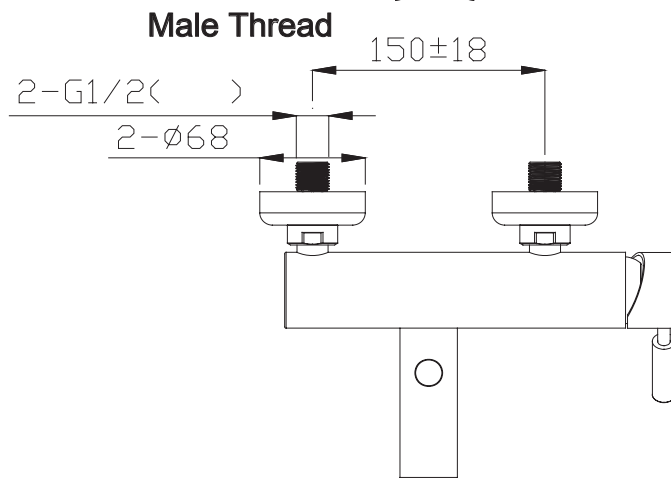

(Rough-In Dimensions):  
(Unit):mm

Item No.	F61251C-01
Available Color	Chrome
Materials	Brass
Accessories	Can match with different shower set