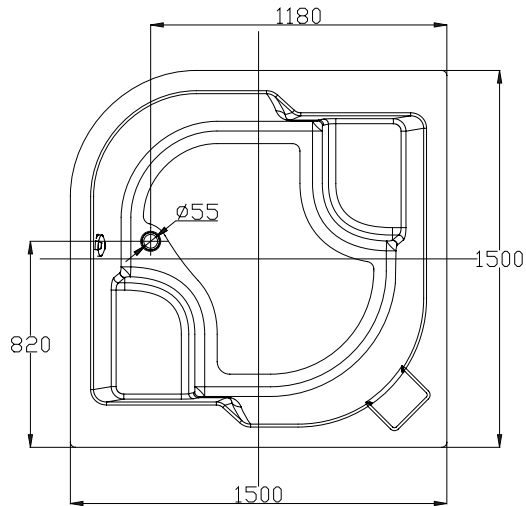

(Rough-In Dimensions):

单位(Unit):mm

Item No.	F25510W
Available Color	White
Materials	Acrylic
Capacity	550 litres to overflow.
Remarks	Drain outlets diameter is 55mm. Recommend to use with Waste & Overflow D409C-1 and P9098N.