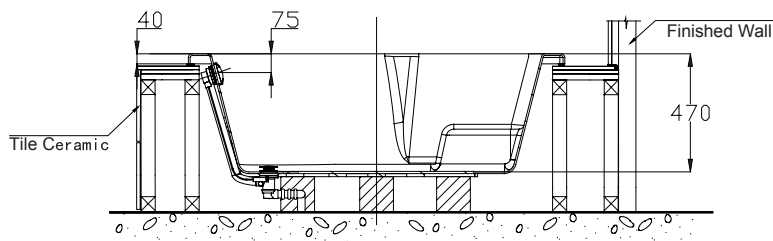

(Rough-In Dimensions):

单位(Unit):mm

Item No.	F25510W
Available Color	White
Materials	Acrylic
Capacity	550 litres to overflow.
Remarks	Drain outlets diameter is 55mm. Recommend to use with Waste & Overflow D409C-1 and P9098N.