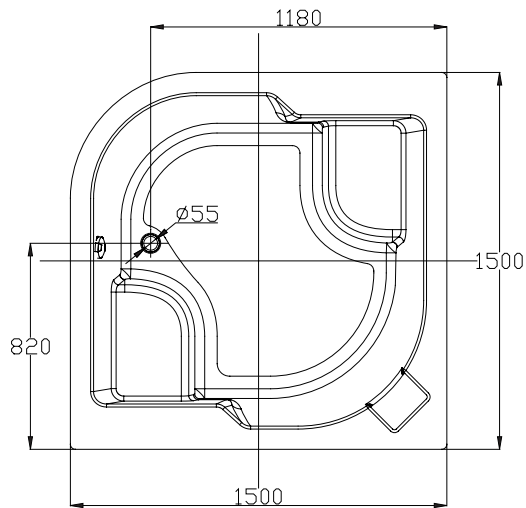

(Rough-In Dimensions):

单位(Unit):mm

Item No.	F25510W
Available Color	White
Materials	Acrylic
Capacity	550 litres to overflow.
Remarks	Drain outlets diameter is 55mm. Recommend to use with Waste & Overflow D409C-1 and P9098N.