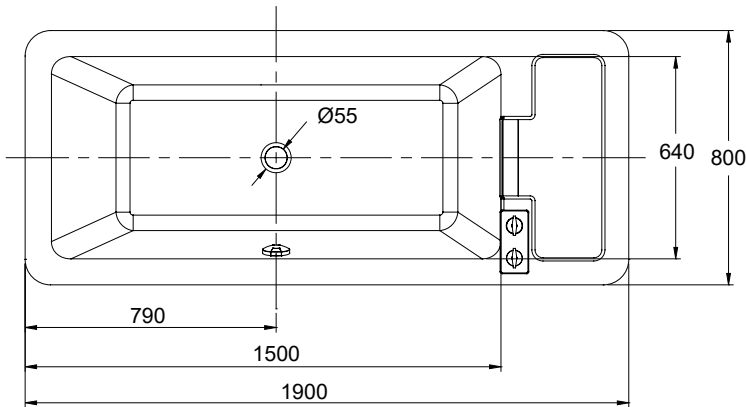

(Rough-In Dimensions):
 (Unit):mm

Item No.	B25912W-1WT	B25912W-1KT
Drain Outlet	Drain outlets diameter is 55mm. Recommend to use with Waste P9098N.	
Available Color	White	Blacck
Capacity	190 litres to overflow.	
Materials	Acrylic , Waterproof wood apron	
Configuration	adjustable feet, D409C-1 overflow included 3pcs widesread waterfall faucet , One piece Pillow	