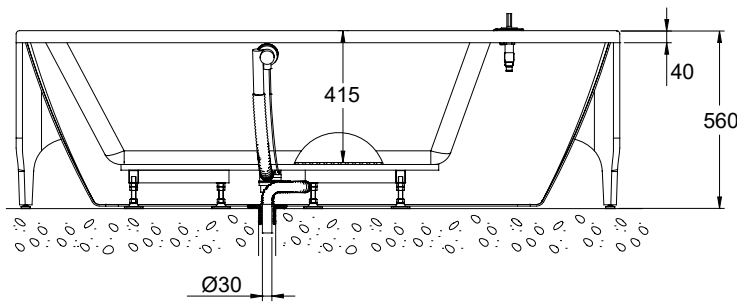

(Rough-In Dimensions):
 (Unit):mm

Item No.	B25912W-1WT	B25912W-1KT
Drain Outlet	Drain outlets diameter is 55mm. Recommend to use with Waste P9098N.	
Available Color	White	Blacck
Capacity	190 litres to overflow.	
Materials	Acrylic , Waterproof wood apron	
Configuration	adjustable feet, D409C-1 overflow included 3pcs widesread waterfall faucet , One piece Pillow	