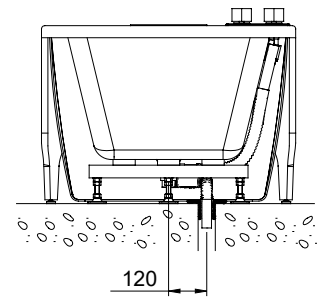

(Rough-In Dimensions):
 (Unit):mm

Item No.	B25912W-1WT	B25912W-1KT
Drain Outlet	Drain outlets diameter is 55mm. Recommend to use with Waste P9098N.	
Available Color	White	Blacck
Capacity	190 litres to overflow.	
Materials	Acrylic , Waterproof wood apron	
Configuration	adjustable feet, D409C-1 overflow included 3pcs widesread waterfall faucet , One piece Pillow	