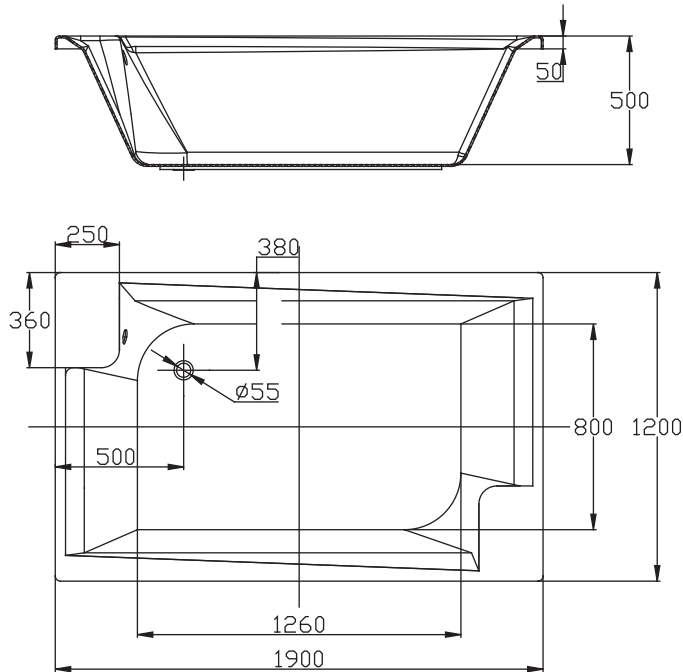

(Rough-In Dimensions):
(Unit):mm

Item No.	B25904W
Drain Outlet	Drain outlets diameter is 55mm. Recommend to use with Waste & Overflow D409C-1 and P9098N.
Available Color	White
Capacity	470 litres to overflow.
Materials	Acrylic